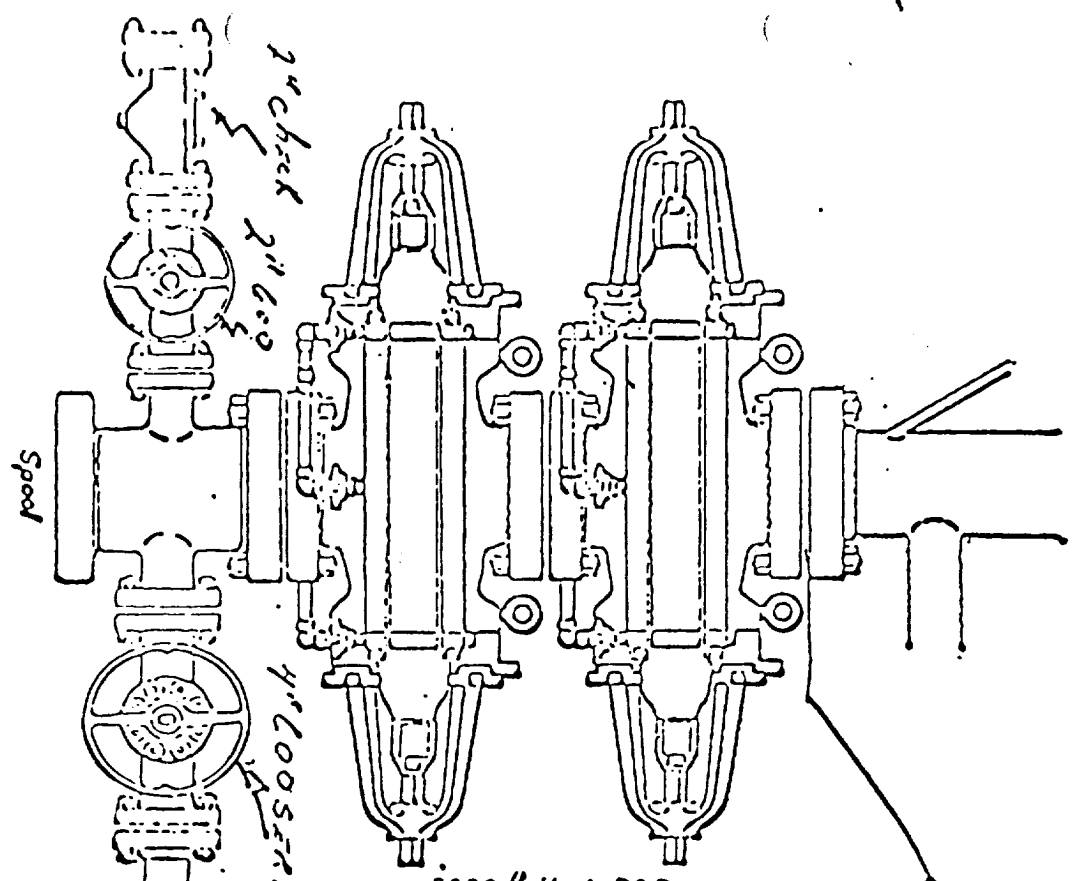

10" 900 series Hydr. 1

Shaffer Model 1.39

3000# Hyd. DOP

1" check 2" 600

1/2" 600 series

Spool

3000# Check Manifold

Adjustable check

2" 600 series

2" 600 series

ins. flow check