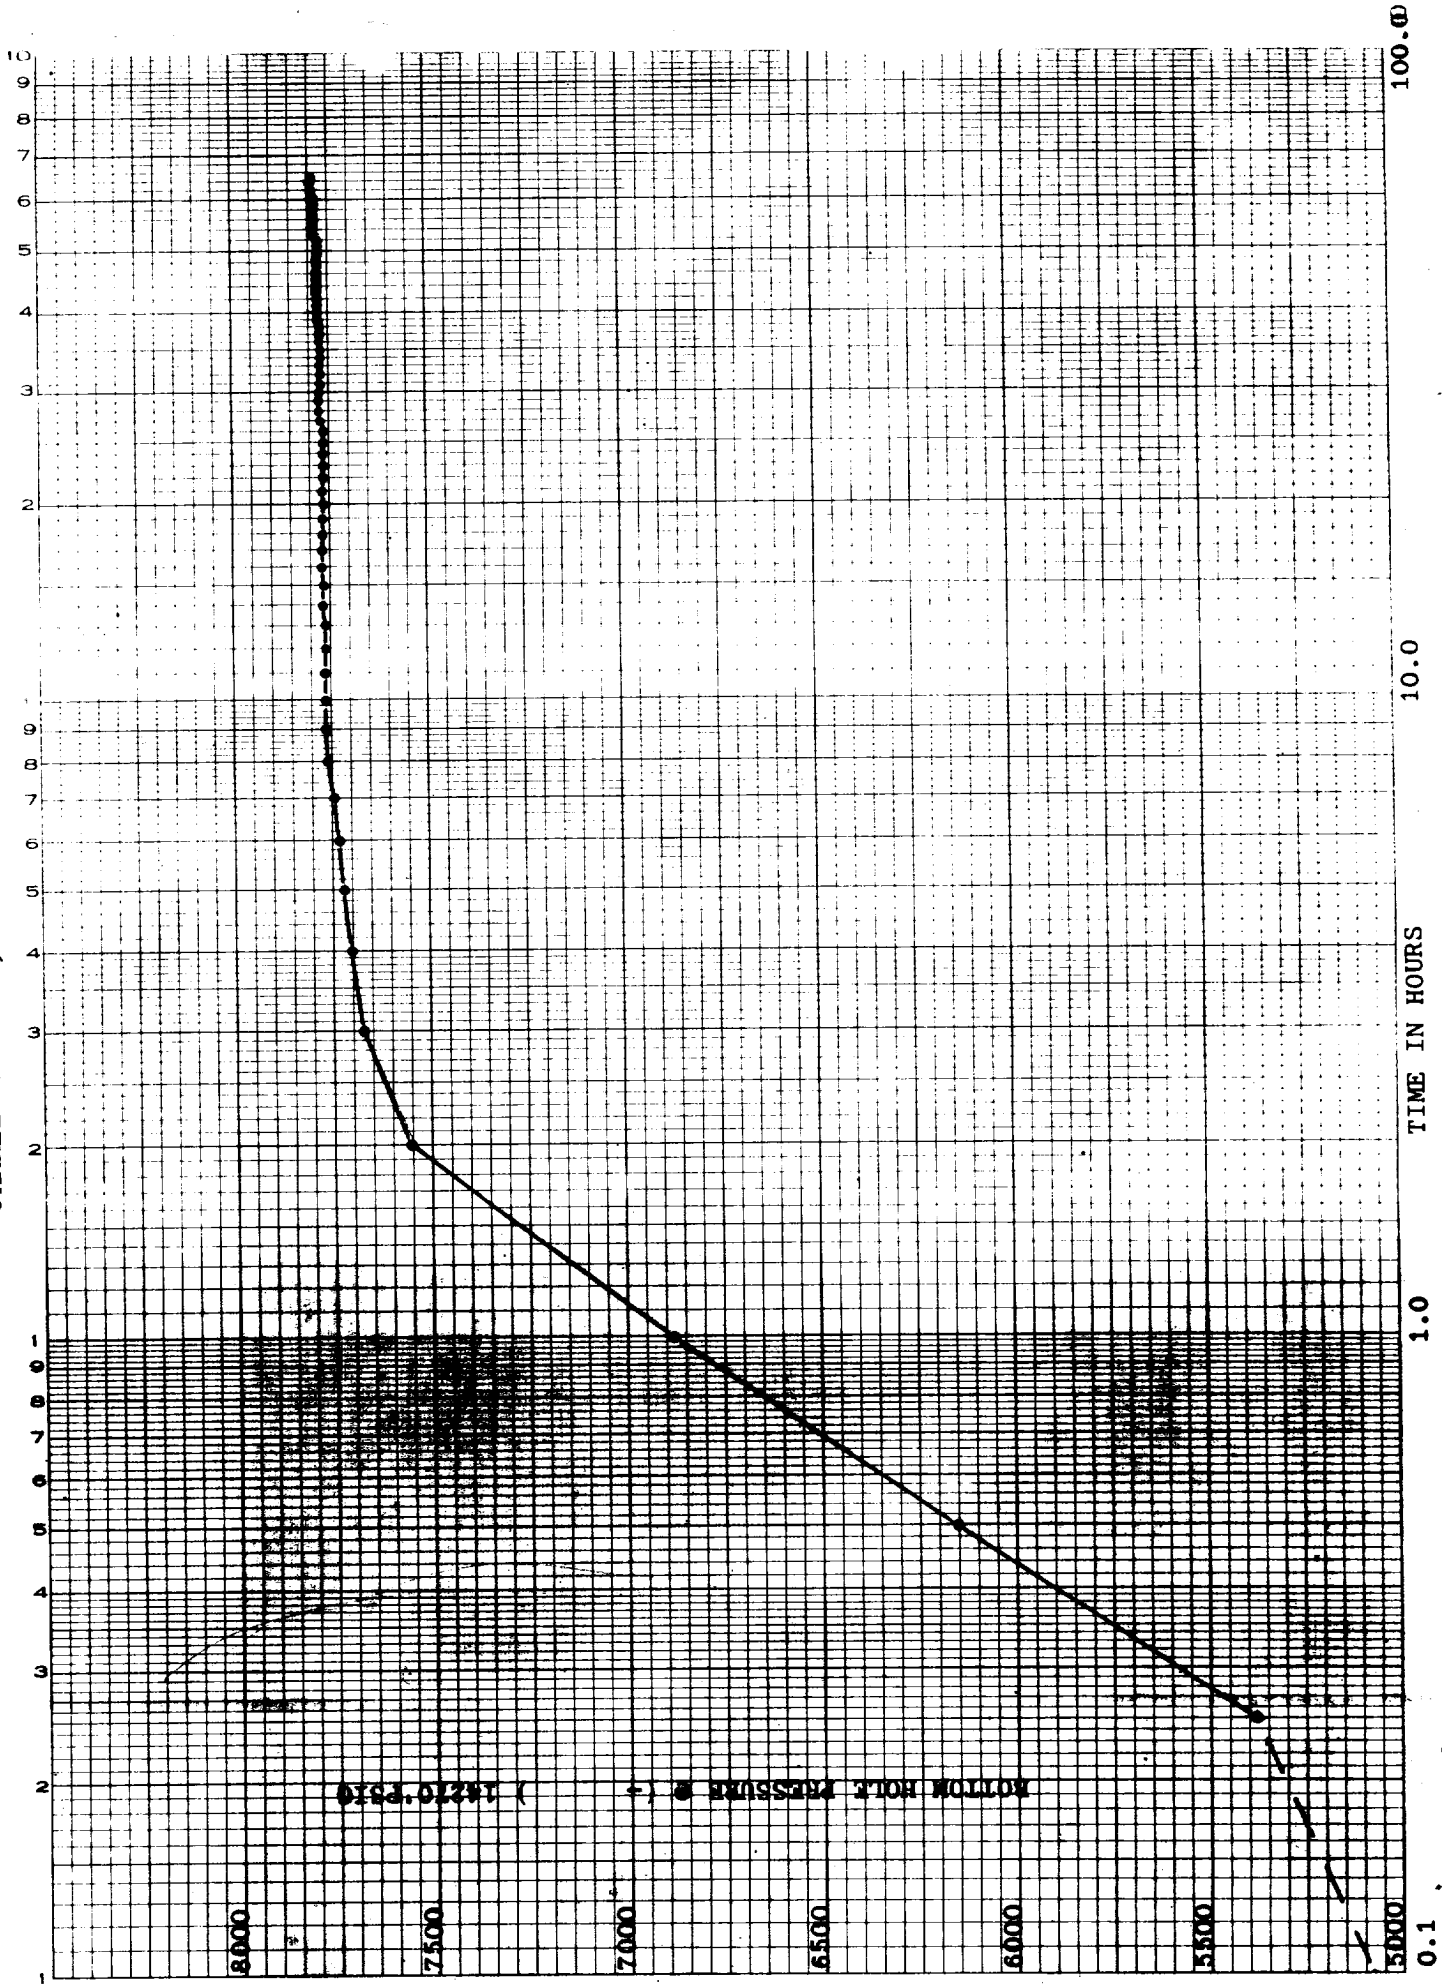

JARREL SERVICES, INC.

8000
7500
7000
6500
6000
5500
5000

0.1 1.0 10.0 100.0

TIME IN HOURS