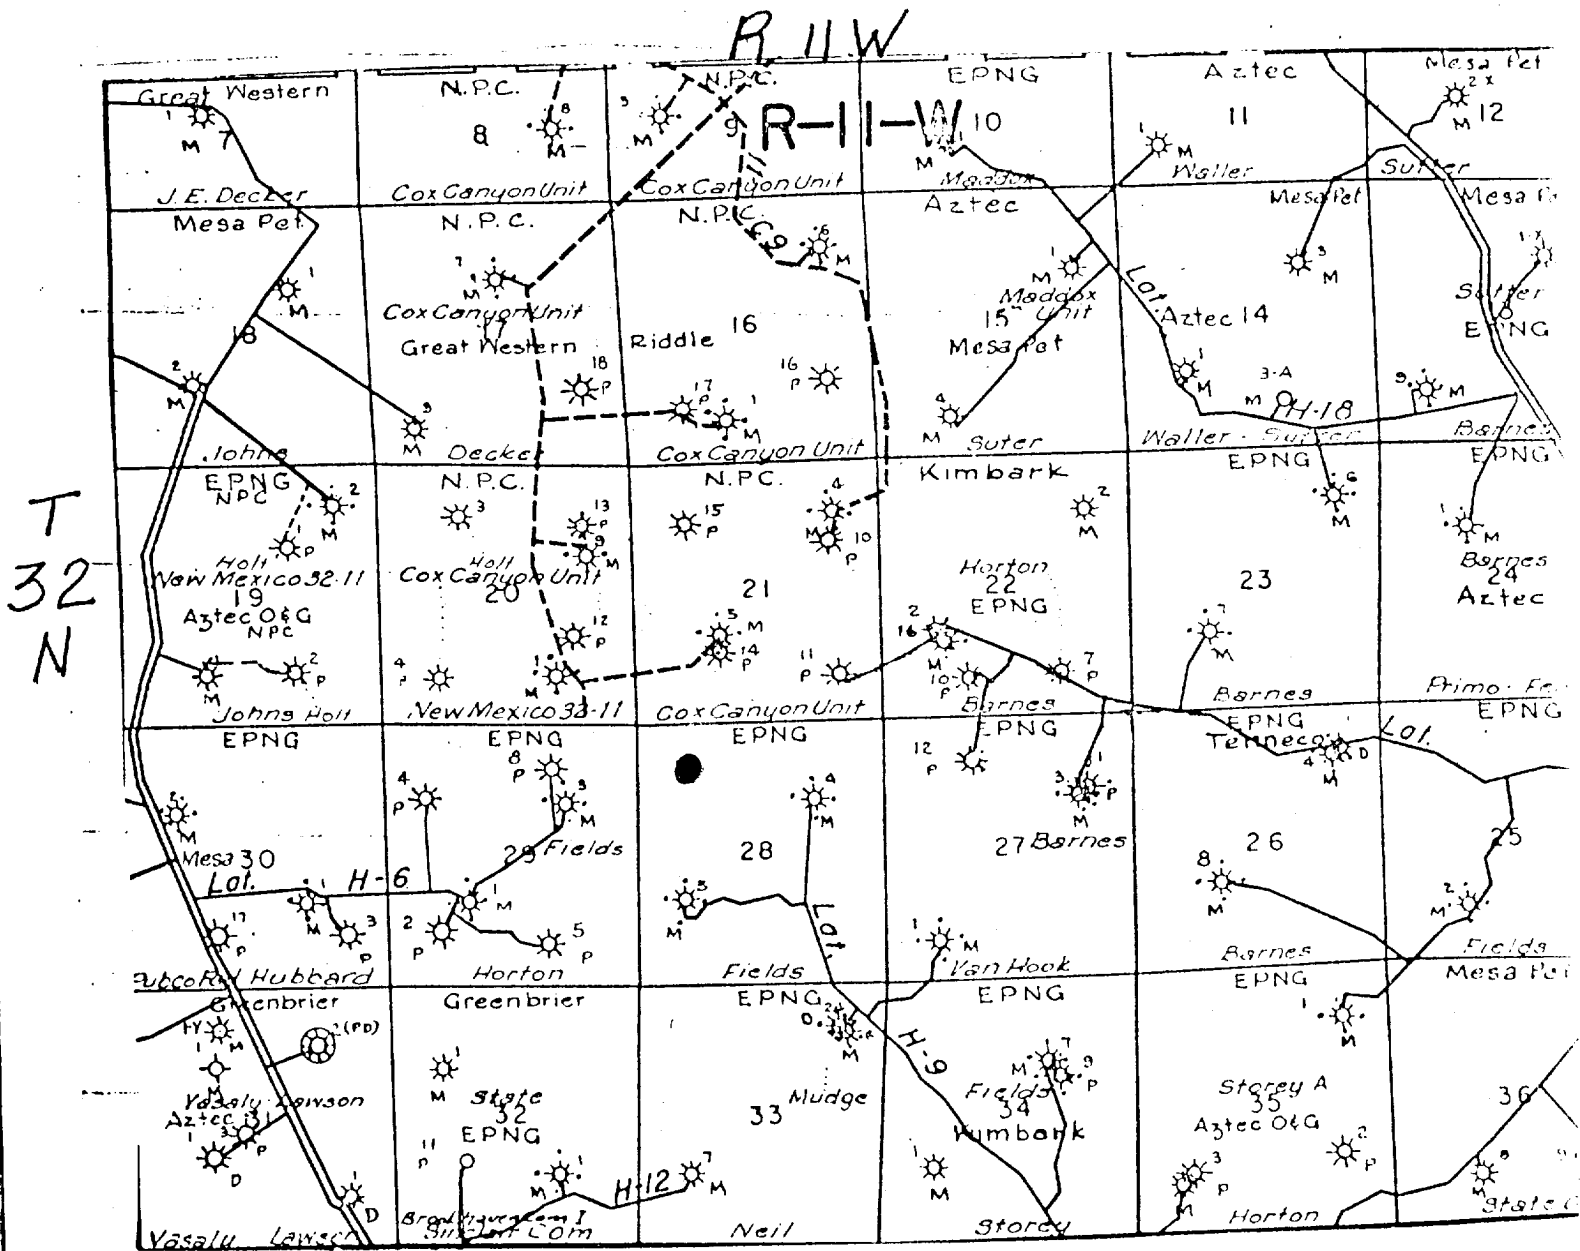

EL PASO NATURAL GAS COMPANY
 FIELDS COM #5A
 NW 28-32-11

MAP #2

Proposed Location