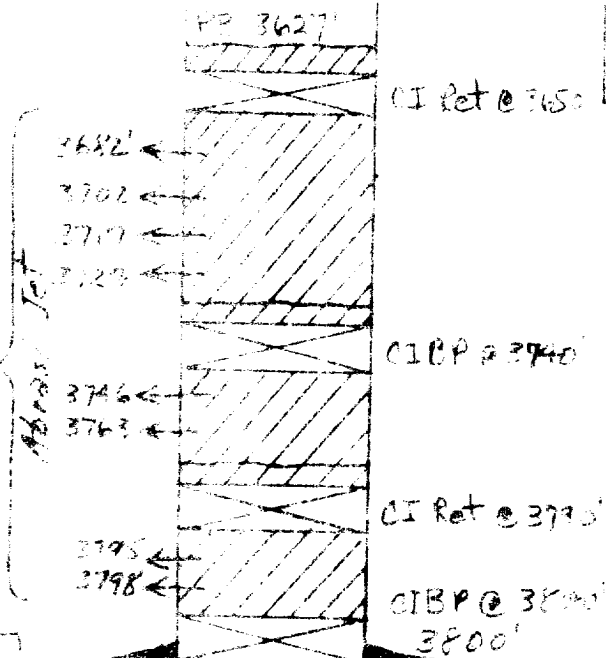

Jalnost Gas Ports

- 3150-26
- 3168-26
- 3213-16
- 3237-25
- 3295-23
- 3339-37
- 3352-28
- 3387-25
- 3424-22
- 3501-2499

3338'

Retr BP  
 @ 3363'

Water

Superior  
 1. ...  
 2. ...

Langhe Matrix Ports  
 (All Squeezed)

4 1/2" OD CS96  
 J-55 BRT CS9  
 @ 3800' (incl w/  
 670 SK. TBS)  
 @ 2480

TL 3817

NAB  
 10-7-61