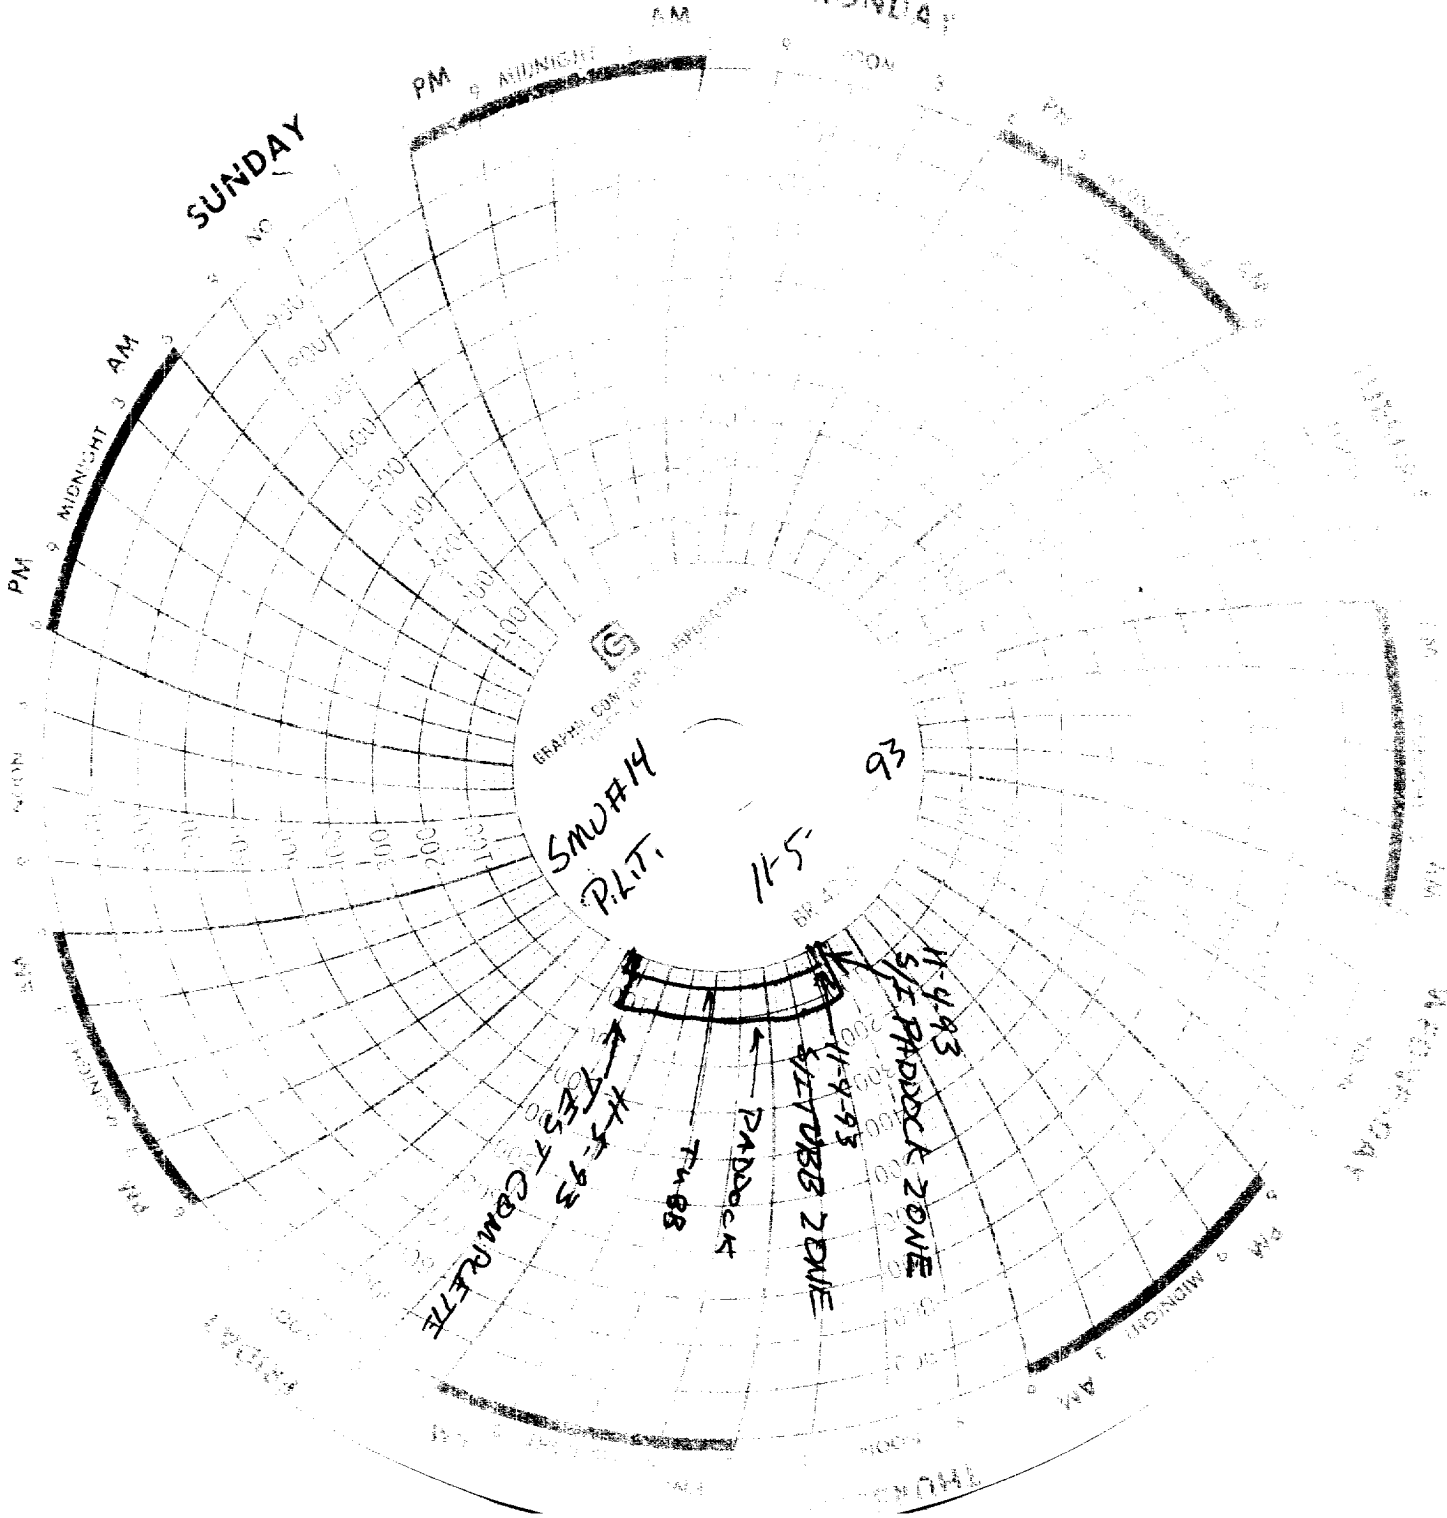

SATURDAY

SUNDAY

RED PENI - PADDOCK
PENI - TUBB
RED PENI - BOTH ZONES
BLUE PENI - BOTH ZONES
S/I SHUT IN PSI.
11-4-93 24 HR SHUT IN WELL, BOTH
11-5-93 PRODUCE WELL, BOTH
DO NOT S/I. NO SALES LINE.
ZONES

Alvin M. [Signature]