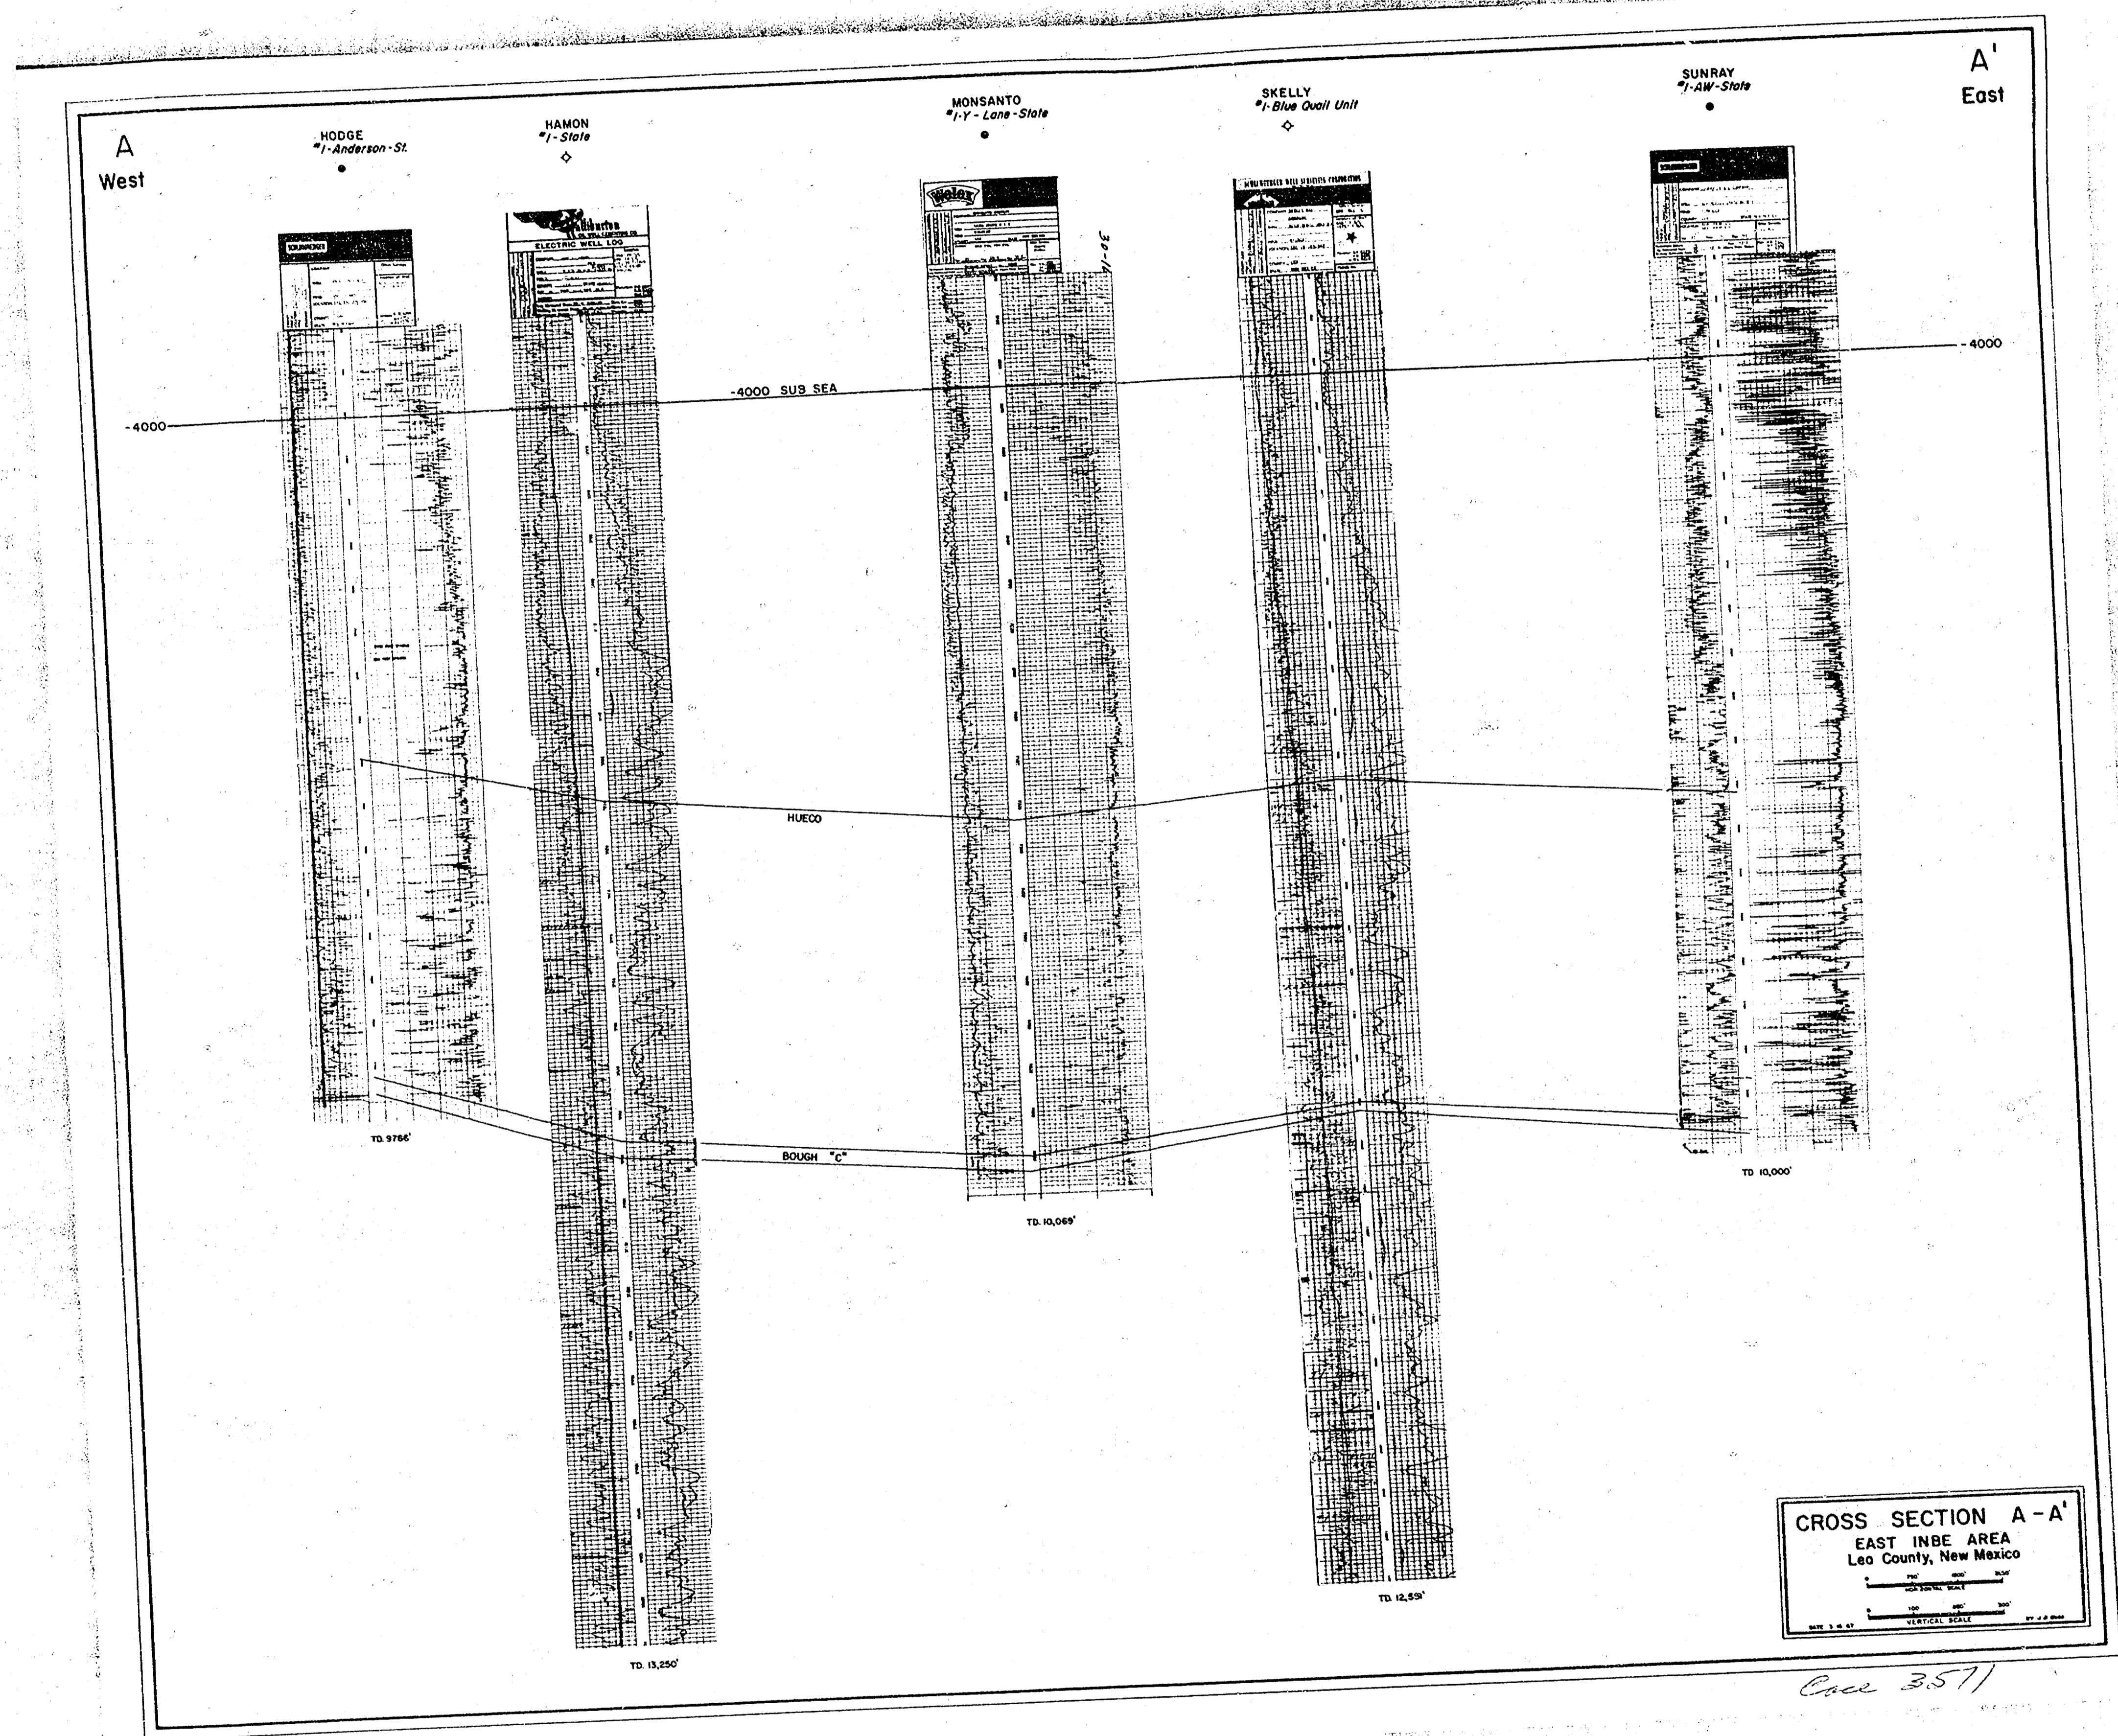

Case Number
3571

Large
Exhibits

Case 3571

MONSANTO COMPANY
HYDROCARBONS DIVISION
EAST INBE (Penn) POOL
Lea County, New Mexico

—LEGEND— PRODUCTION HORIZON MAP
 (C) — Bought "C" Producer
 (D) — Devenish Producer

Scale: 1" = 1/2 Mile
 Date: 1950

Page 3571