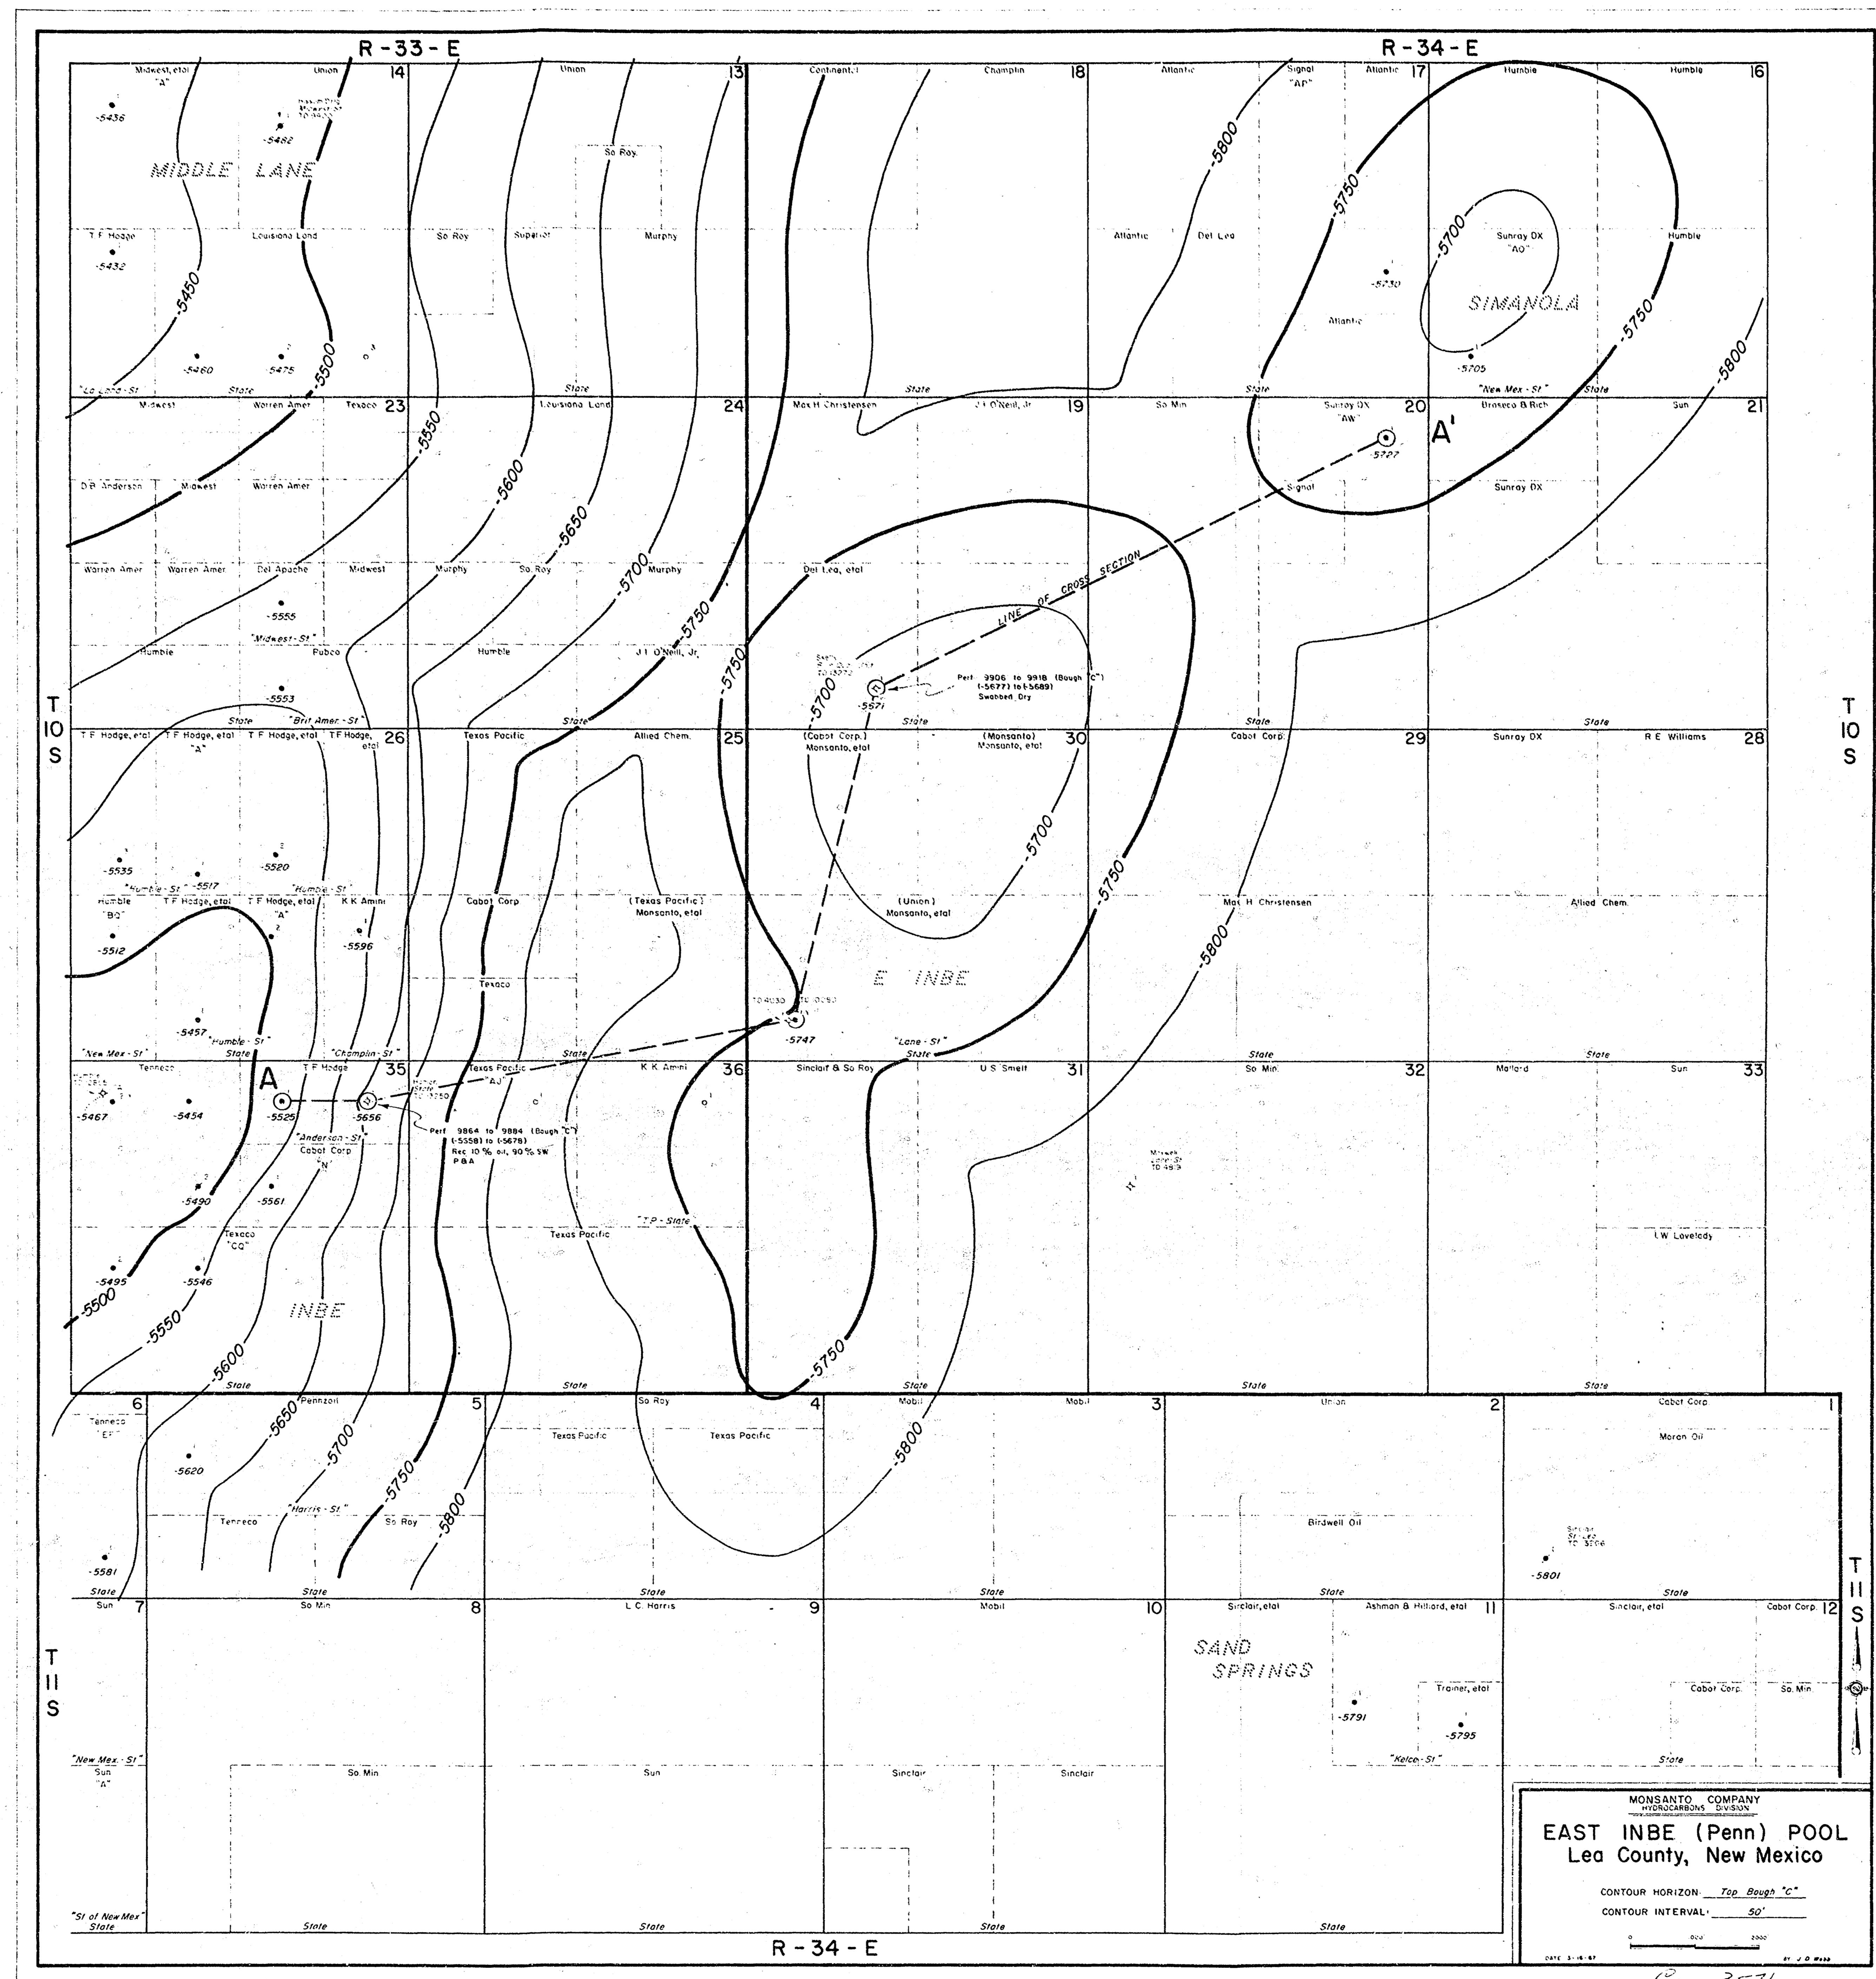

Case Number
3571

Large
Exhibits

Case 3571

MONSANTO COMPANY
HYDROCARBONS DIVISION
EAST INBE (Penn) POOL
Lea County, New Mexico

—LEGEND— PRODUCTION HORIZON MAP
 (C) — Bought "C" Producer
 (D) — Devenish Producer

Scale: 1" = 1/2 Mile
 Date: 1950

Page 3571