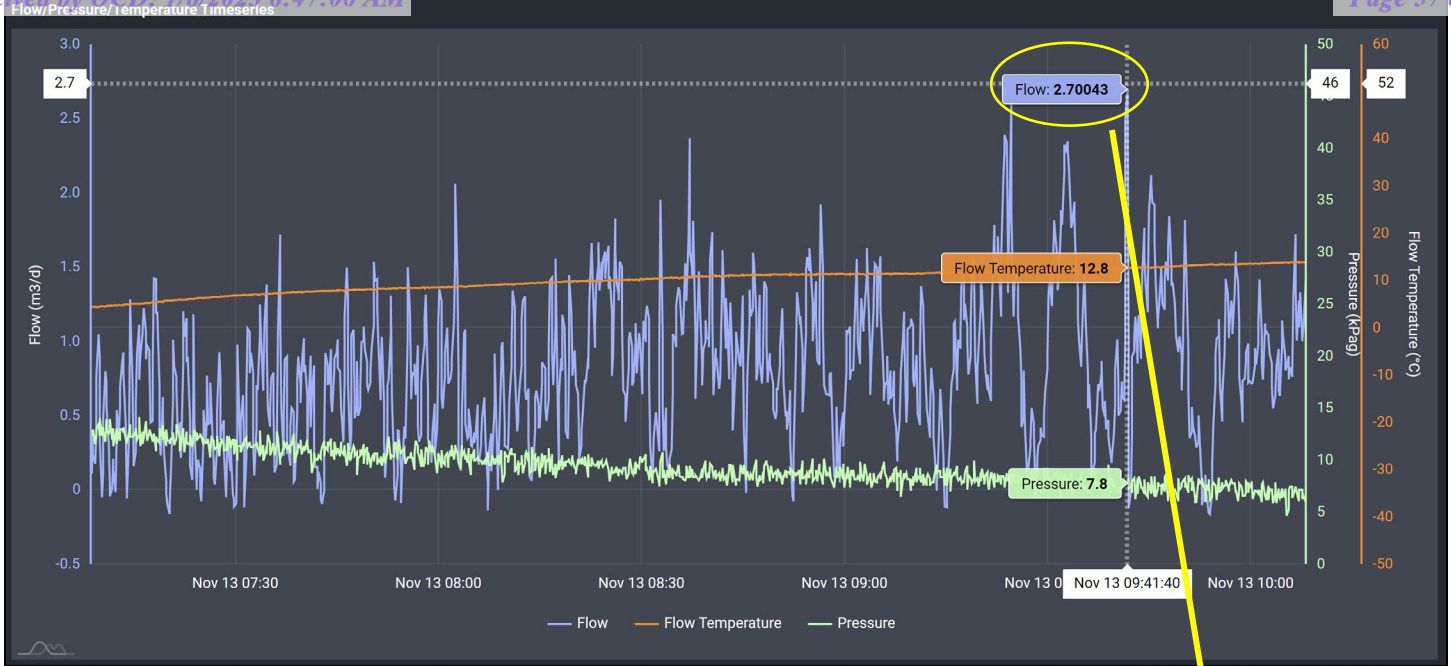

Image 4.1 – Fowler Hair #001 (30-025-11103) Methane Flow/Pressure/Temperature Timeseries & Peak Flow at Interval #1 testing period of 3.0-hours.

Image 4.2 – Fowler Hair #001 (30-025-11103) Methane Flow/Pressure/Temperature Timeseries & Peak Flow for entire testing period or 21.2-hours.