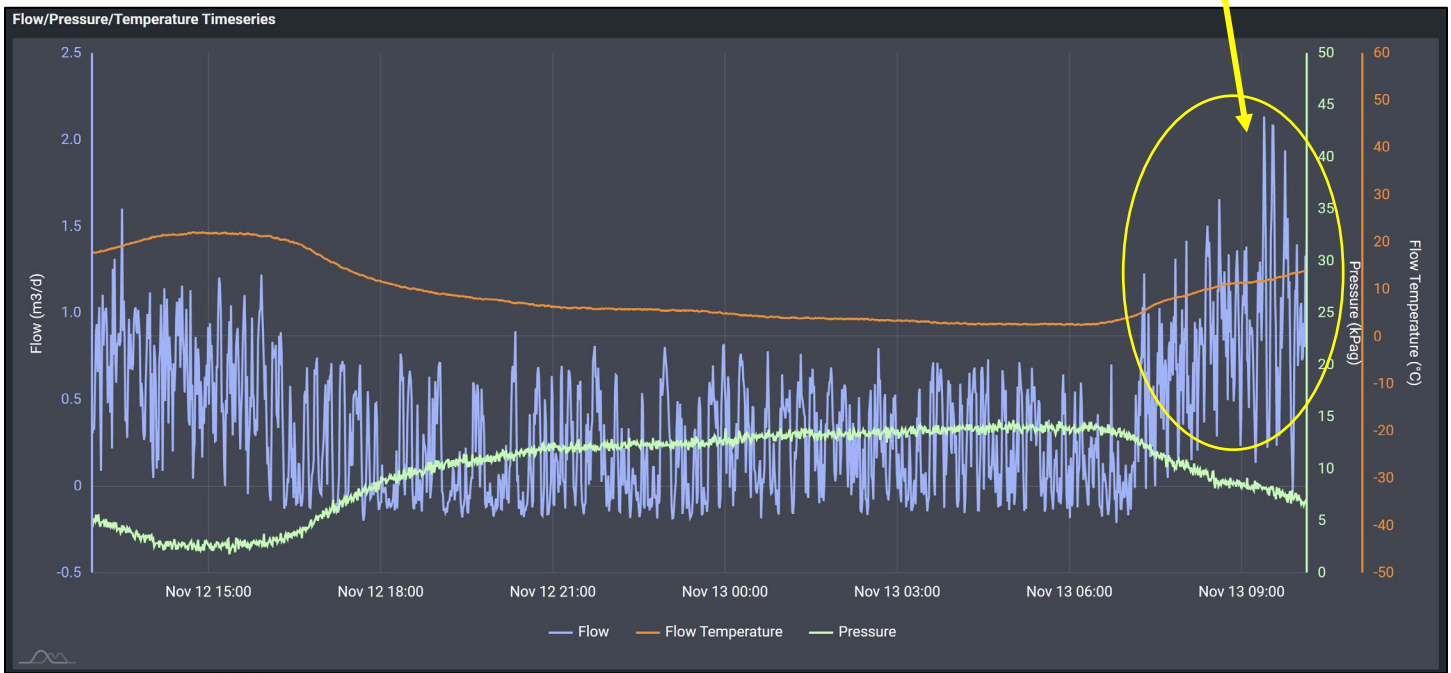

Image 4.1 – Fowler Hair #001 (30-025-11103) Methane Flow/Pressure/Temperature Timeseries & Peak Flow at Interval #1 testing period of 3.0-hours.

Image 4.2 – Fowler Hair #001 (30-025-11103) Methane Flow/Pressure/Temperature Timeseries & Peak Flow for entire testing period or 21.2-hours.