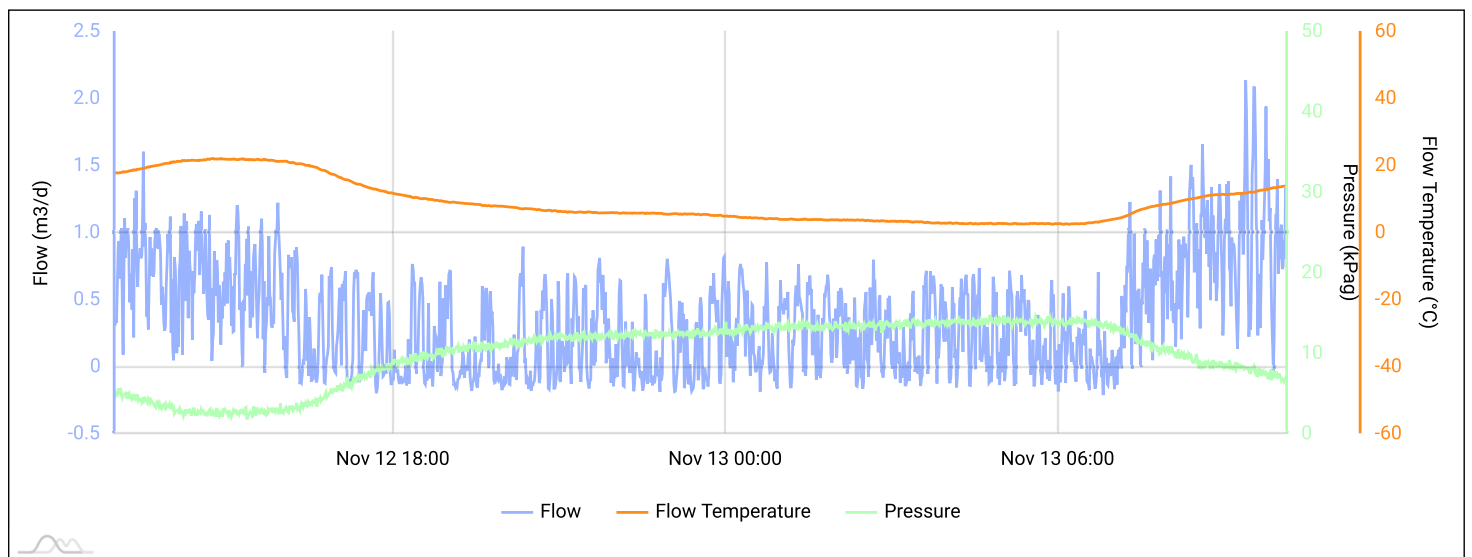

Flow/Pressure/Temperature Timeseries