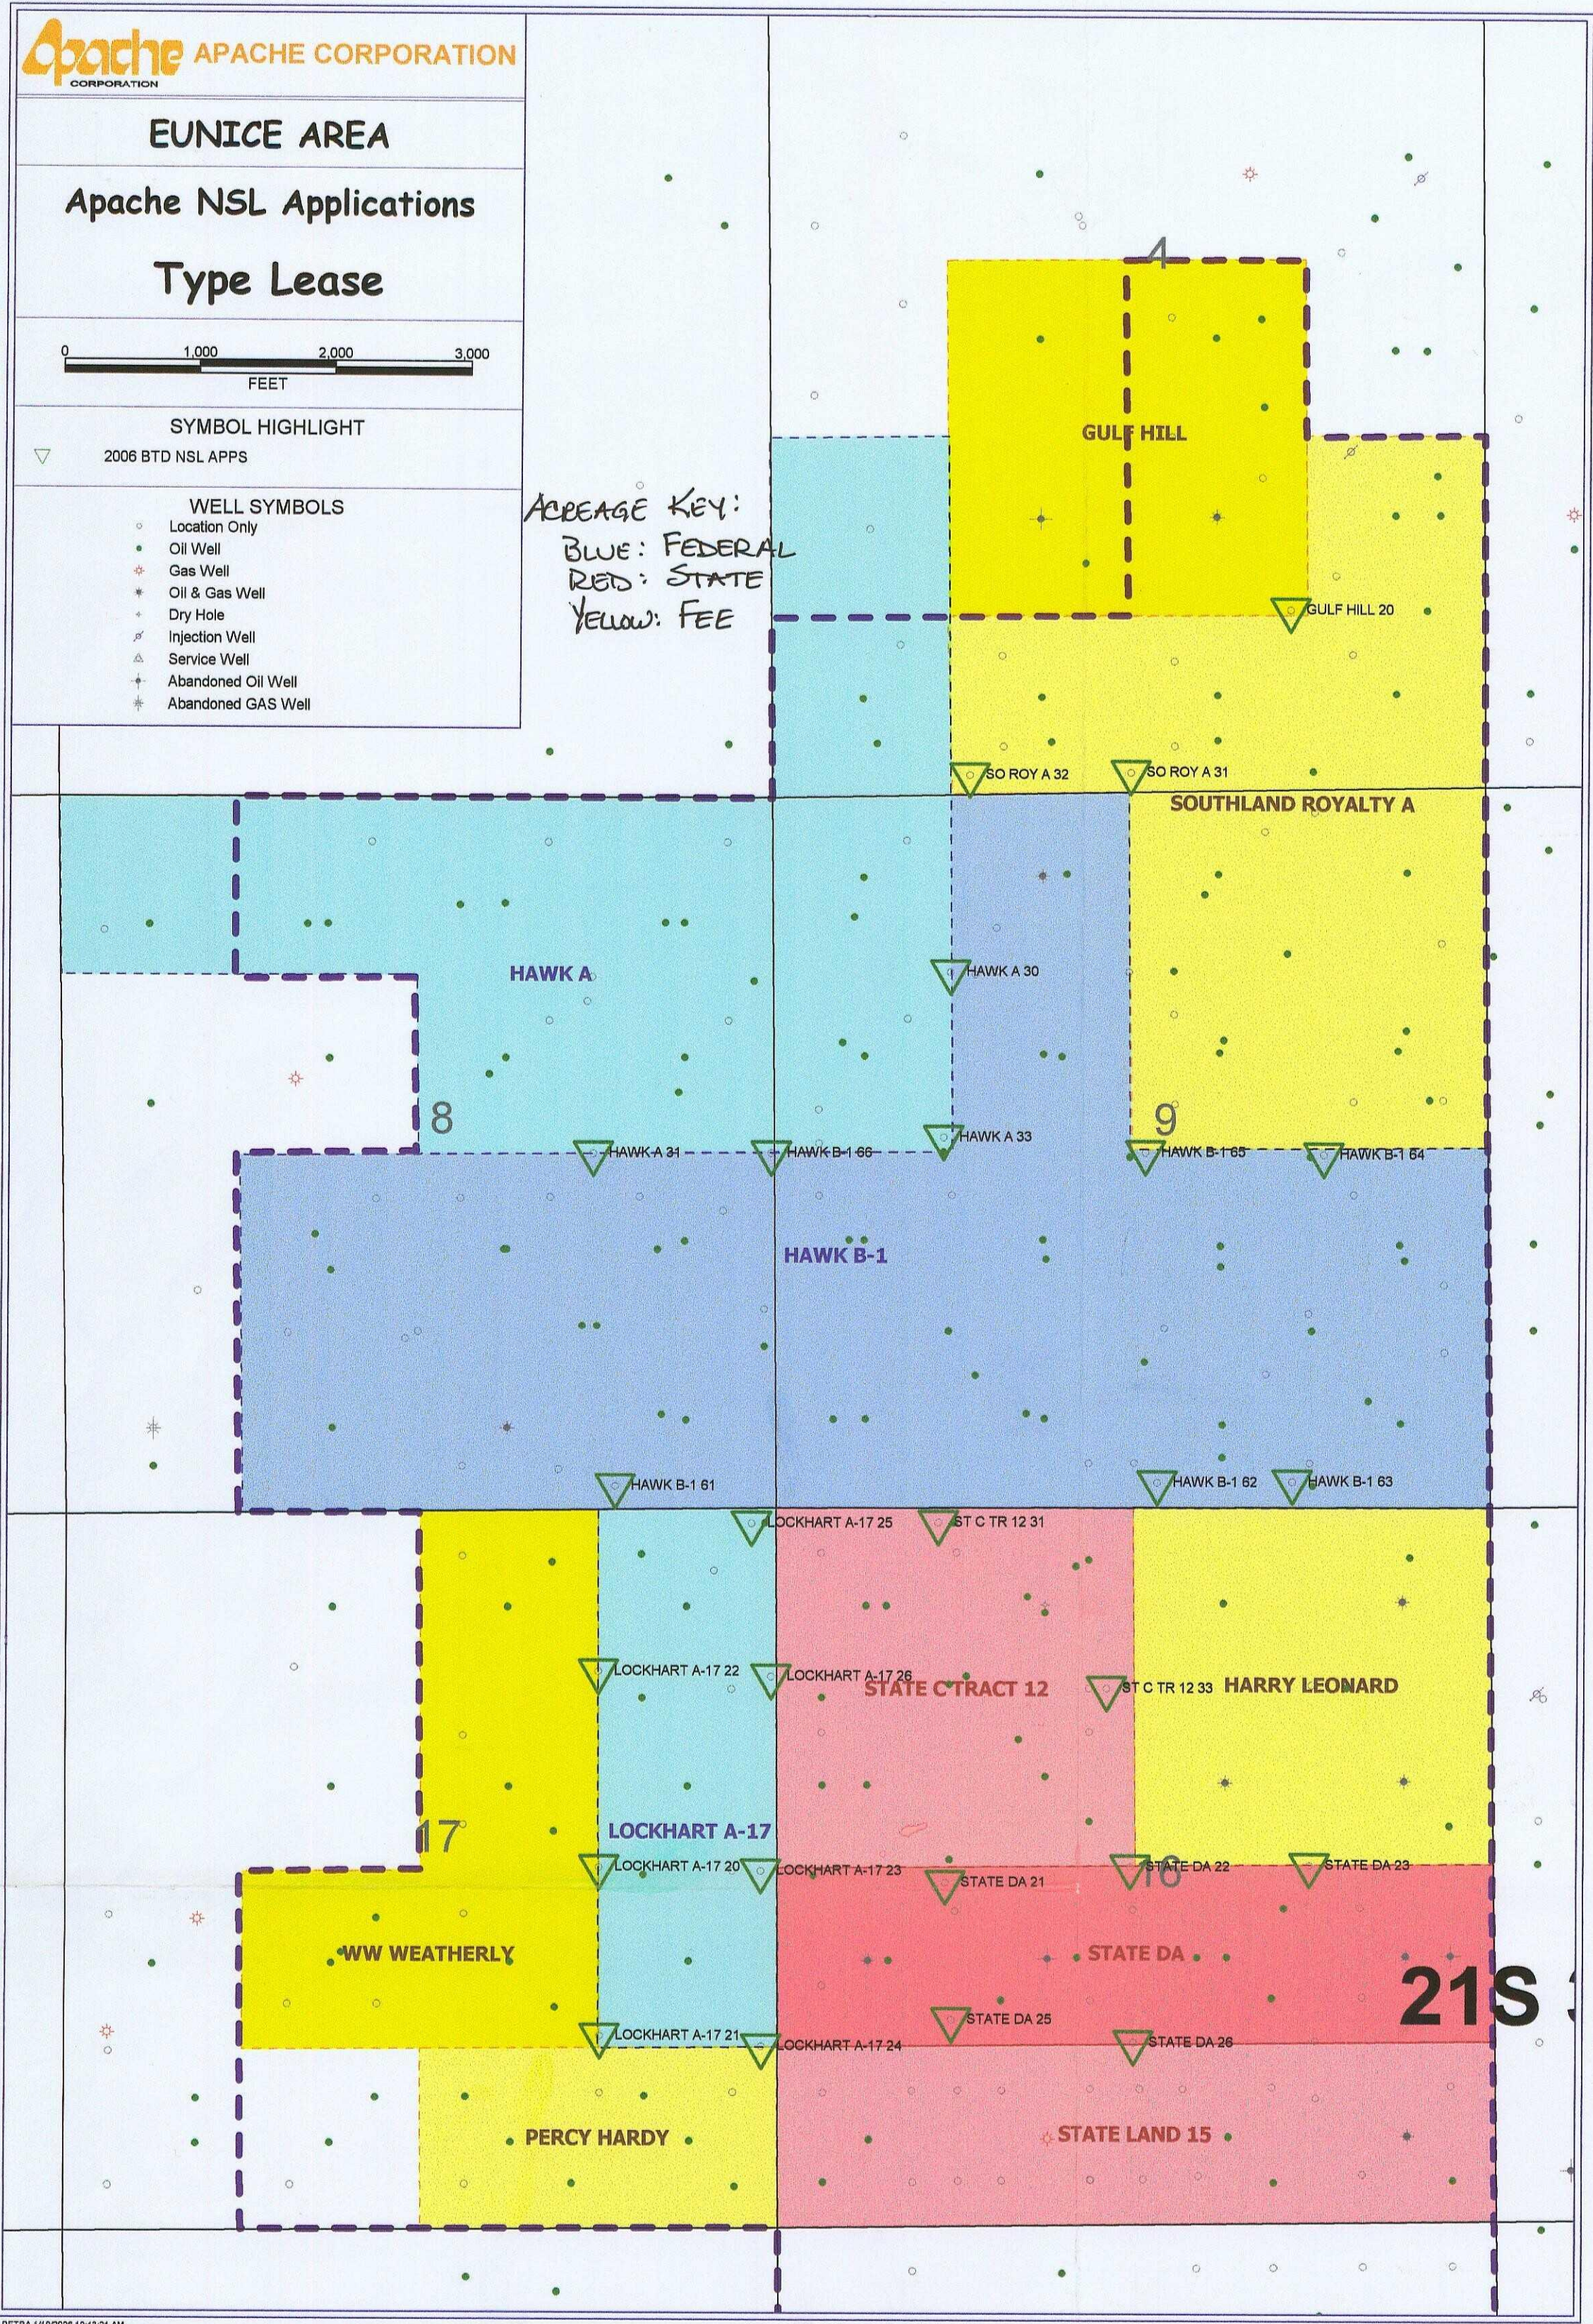

**EUNICE AREA**

**Apache NSL Applications**

**Type Lease**

**SYMBOL HIGHLIGHT**

▽ 2006 BTD NSL APPS

**WELL SYMBOLS**

- Location Only
- Oil Well
- ✱ Gas Well
- ✱ Oil & Gas Well
- ✱ Dry Hole
- ⊕ Injection Well
- ⊕ Service Well
- ✱ Abandoned Oil Well
- ✱ Abandoned GAS Well

**ACREAGE KEY:**  
**BLUE: FEDERAL**  
**RED: STATE**  
**YELLOW: FEE**

**21S**