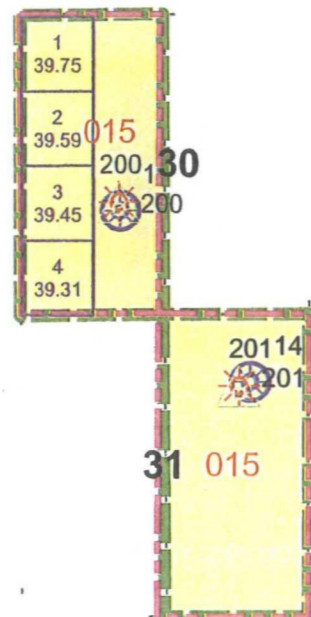

R4W

San Juan 29-4 Unit

Well Formation

-  FRUITLAND COAL
-  PICTURED CLIFFS
-  MESAVERDE
-  GALLUP

T
29
N

Eph. 12

Inventory Management
San Juan Business Unit
Farmington, New Mexico

R4W

Well Formation

-  FRUITLAND COAL
-  PICTURED CLIFFS
-  MESAVERDE

T
29
N

San Juan 29-4 Unit

Mesaverde PA

 Expan. 4, Effective 8/1/1978

BURLINGTON RESOURCES

Inventory Management
San Juan Division
Farmington, New Mexico
January 14, 2004