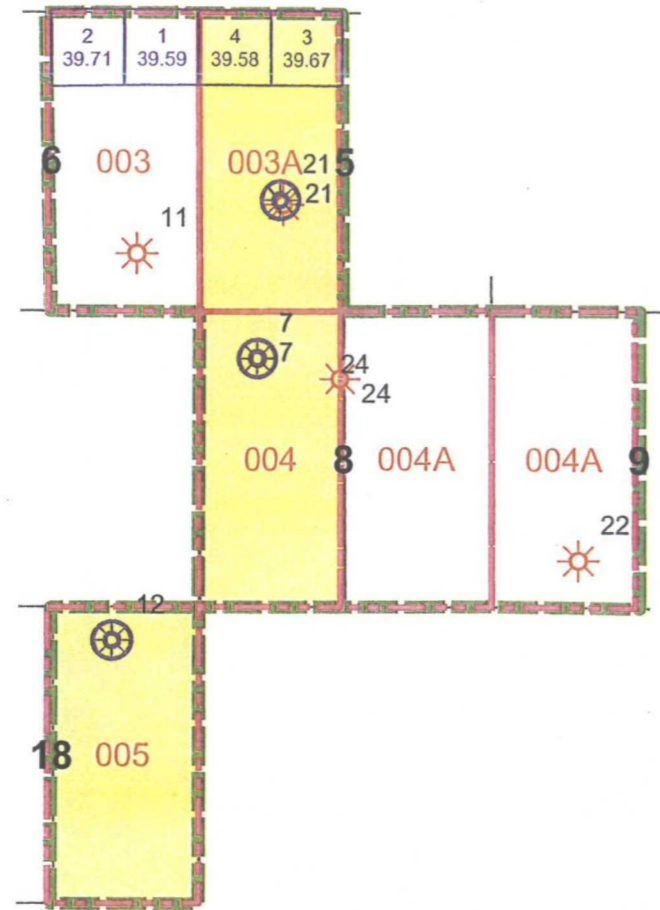

R4W

San Juan 29-4 Unit

Well Formation

-  FRUITLAND COAL
-  PICTURED CLIFFS
-  MESAVERDE
-  GALLUP

T
29
N

Eph. 12

Inventory Management
San Juan Business Unit
Farmington, New Mexico

R4W

Well Formation

-  FRUITLAND COAL
-  PICTURED CLIFFS
-  MESAVERDE

T
29
N

San Juan 29-4 Unit

Mesaverde PA

 Expan. 4, Effective 8/1/1978

BURLINGTON RESOURCES

Inventory Management
San Juan Division
Farmington, New Mexico
January 14, 2004