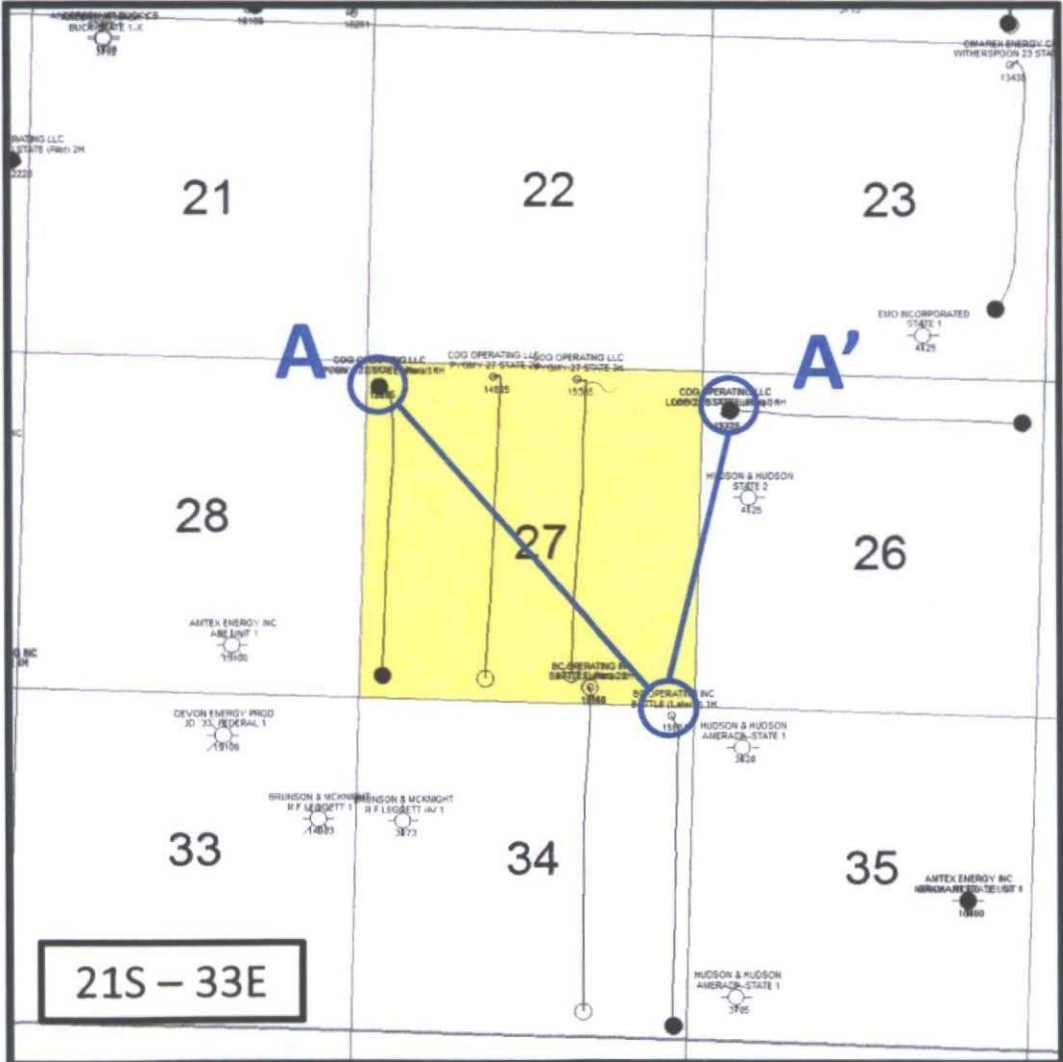

Cross Section Map

Map Legend

-  Cross Section Line
-  COG Acreage

BEFORE THE OIL CONSERVATION
 DIVISION
 Santa Fe, New Mexico
 Exhibit No. 8
 Submitted by: COG Operating LLC
 Hearing Date: May 27, 2015