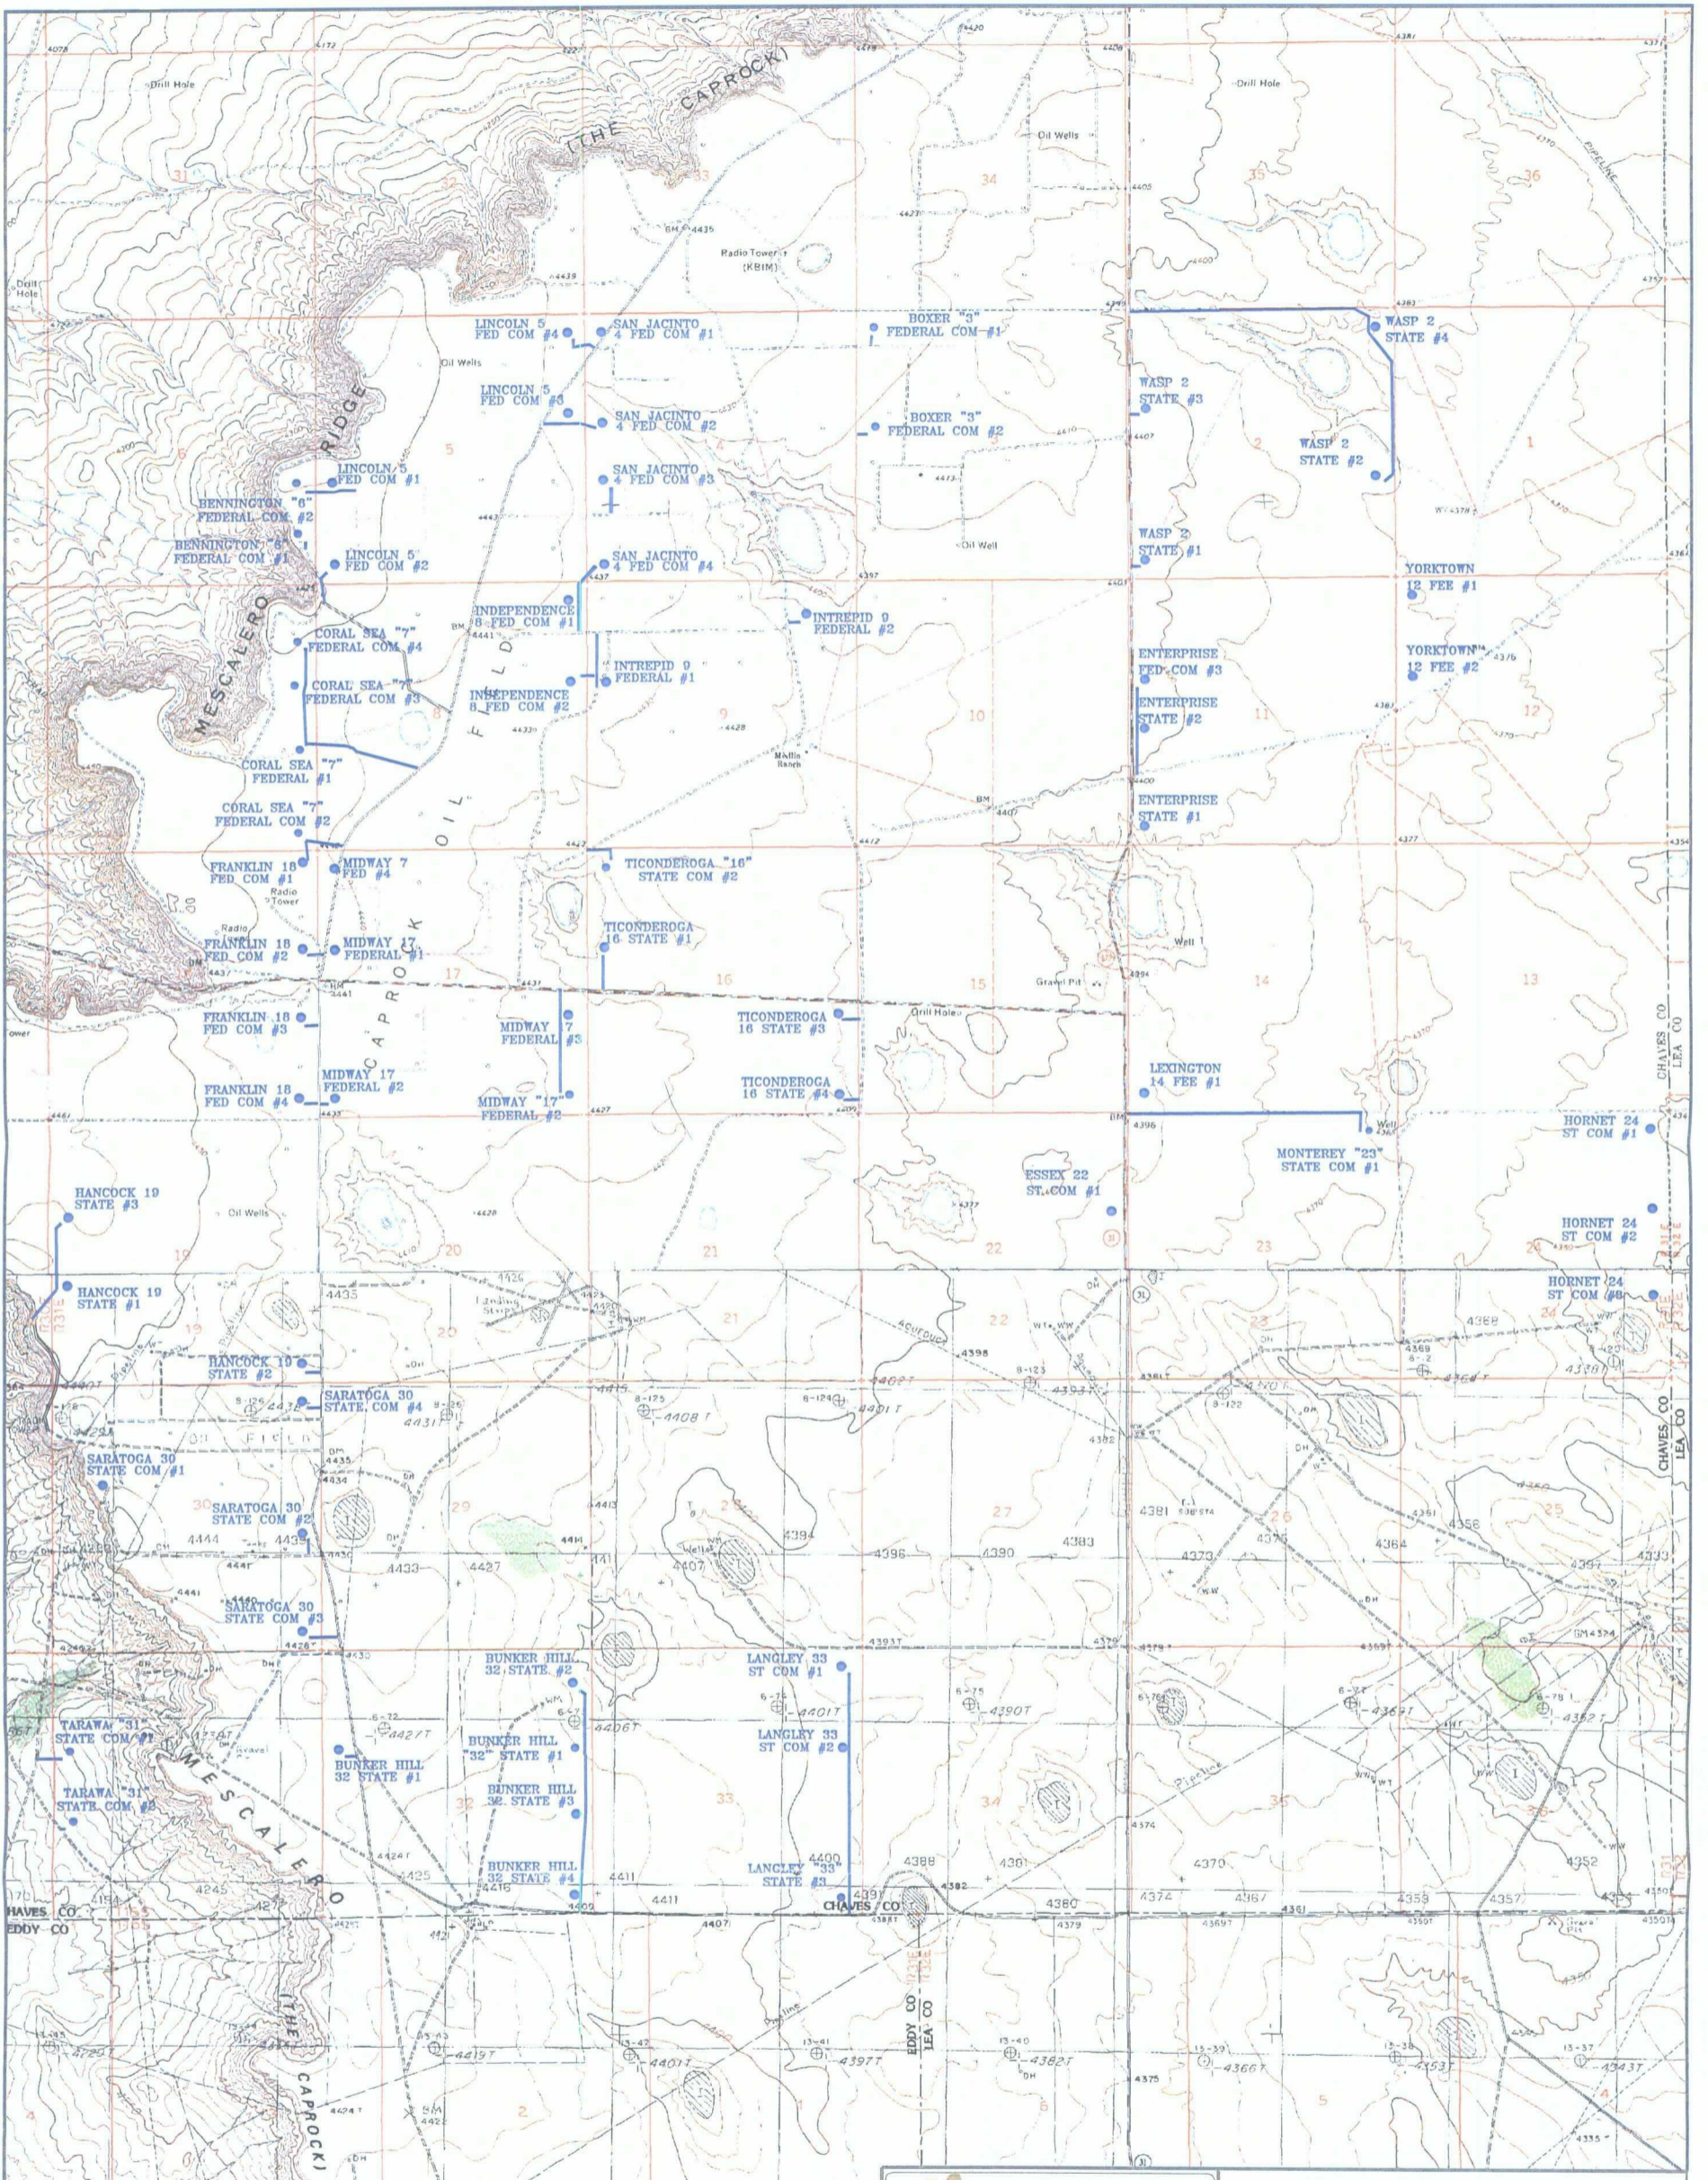

basin surveys
focused on excellence in the oilfield

**CIMAREX ENERGY
CO. OF COLORADO**