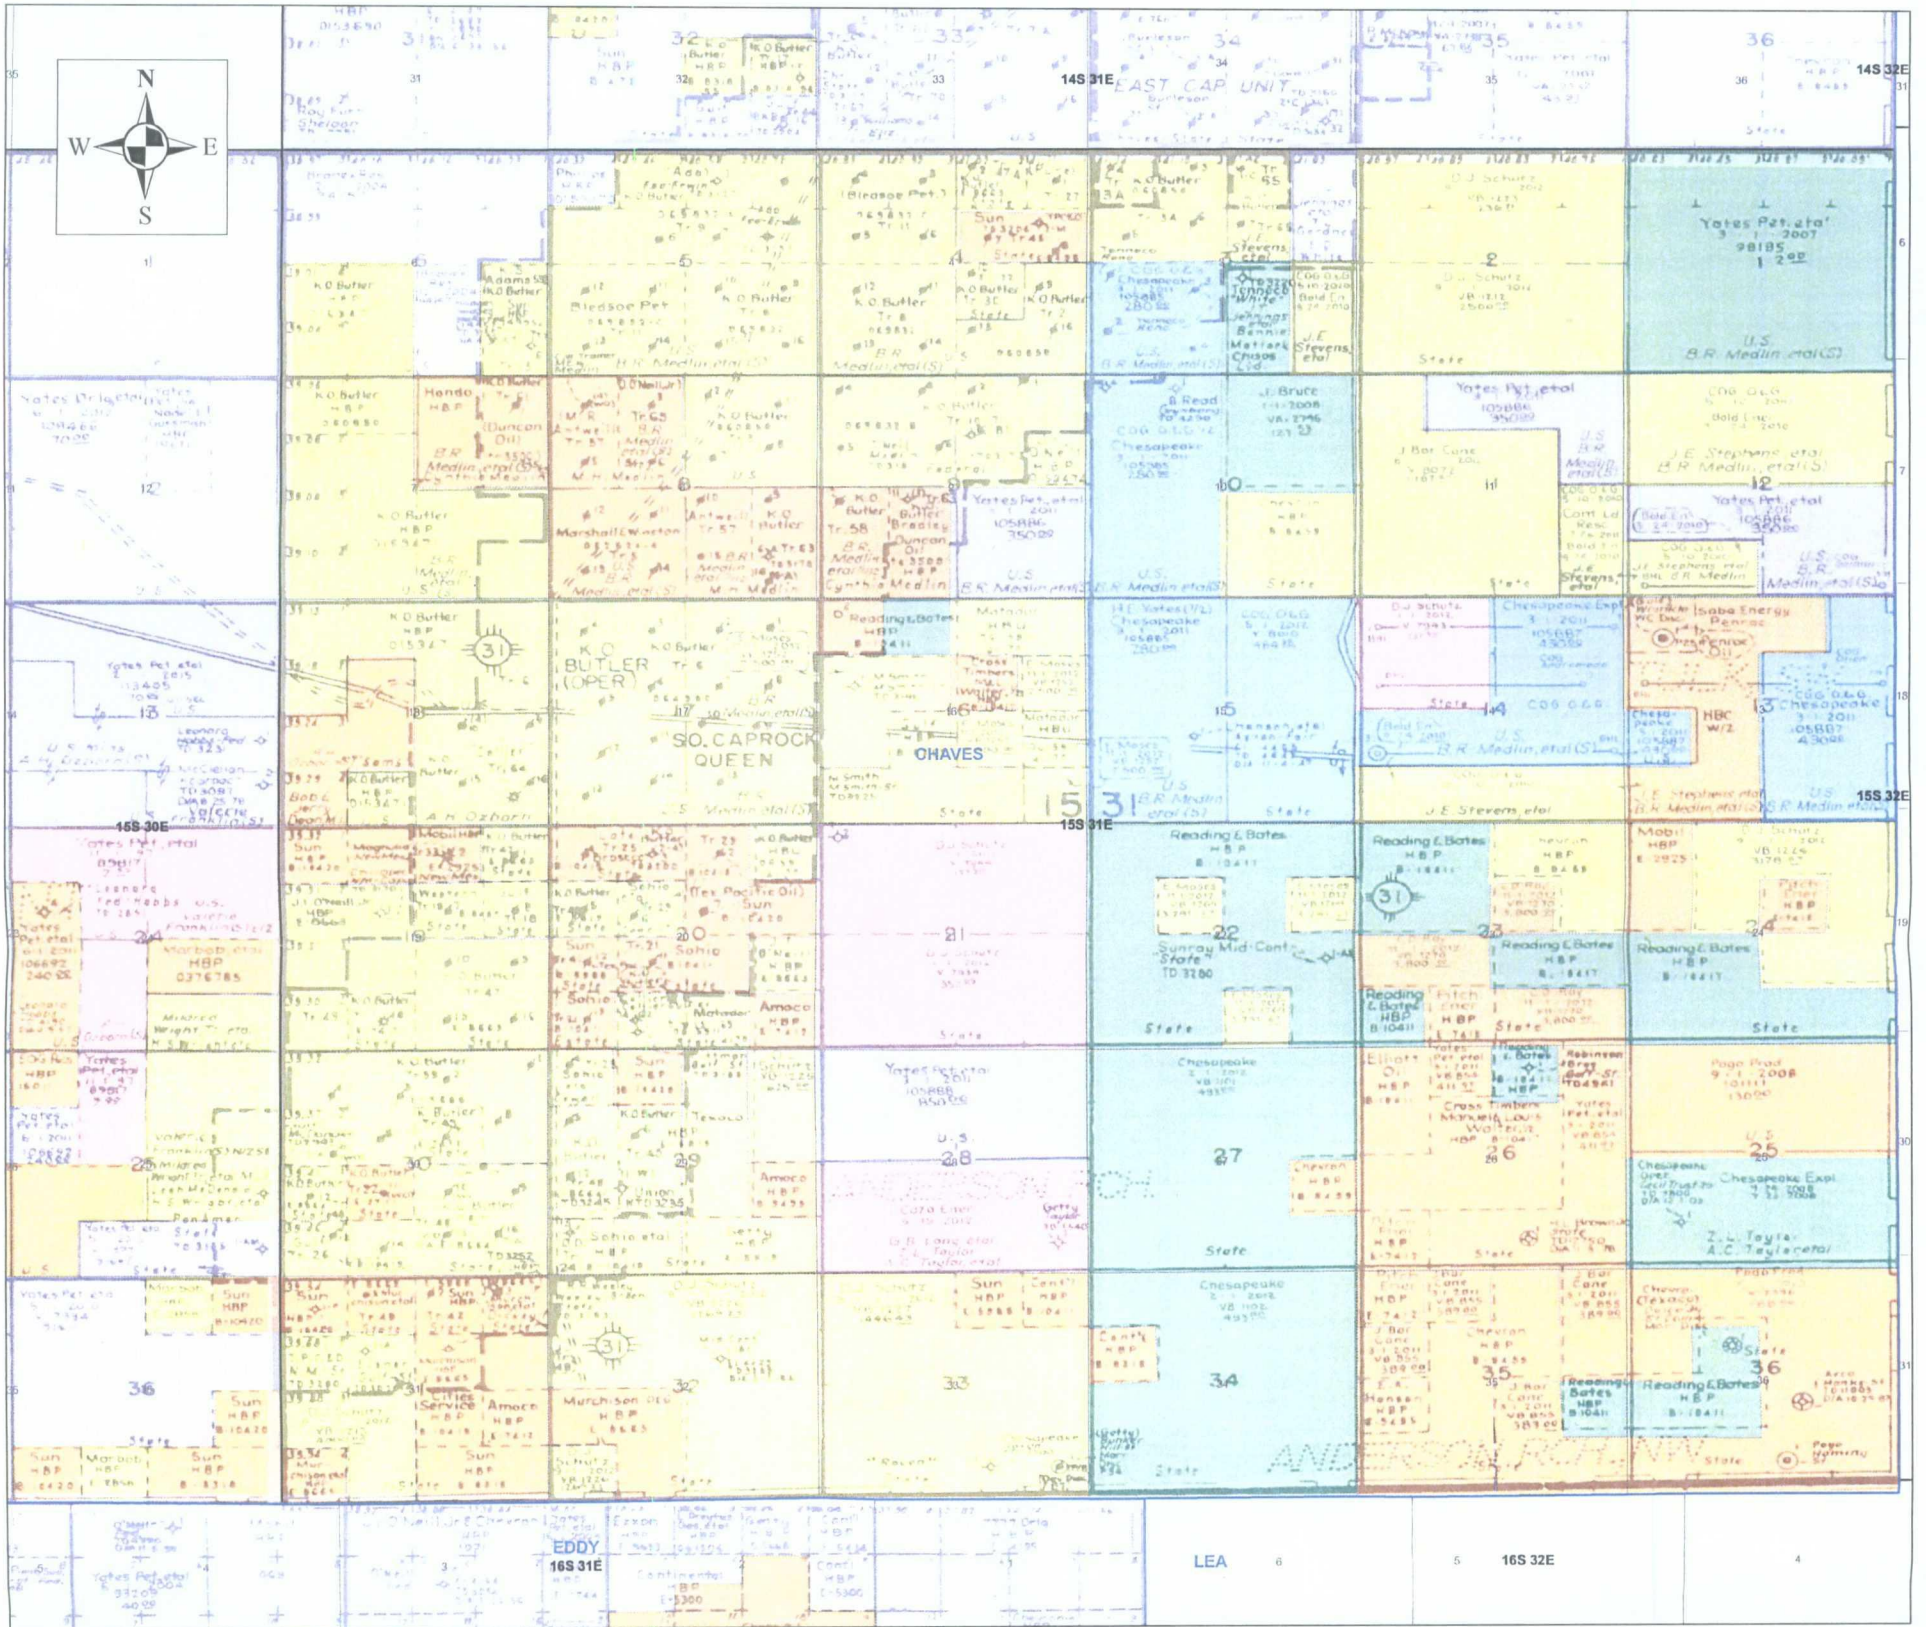

Caprock

basin surveys
 focused on excellence in the oilfield

P.O. Box 1786
 1120 N. West County Rd.
 Hobbs, New Mexico 88241
 (575) 393-7316 - Office
 (575) 392-2206 - Fax
 basin-surveys.com

**CIMAREX ENERGY
 CO. OF COLORADO**