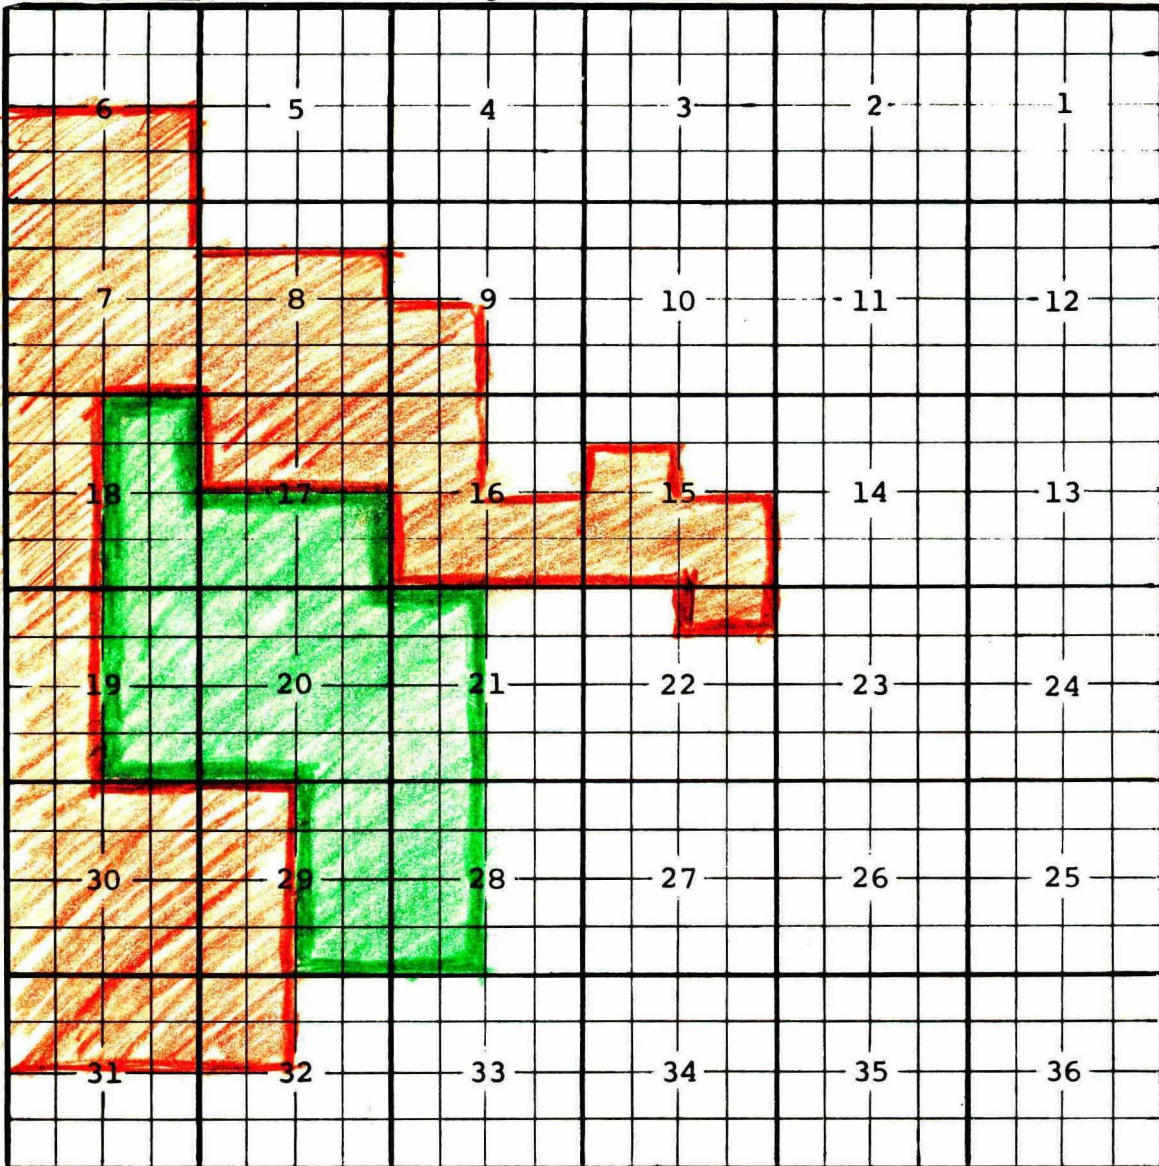

County SAN JUAN

Pool BISTI-LOWER GALLUP (OIL)

TOWNSHIP 24N

Range 09W

NMPM

POOL

EXT