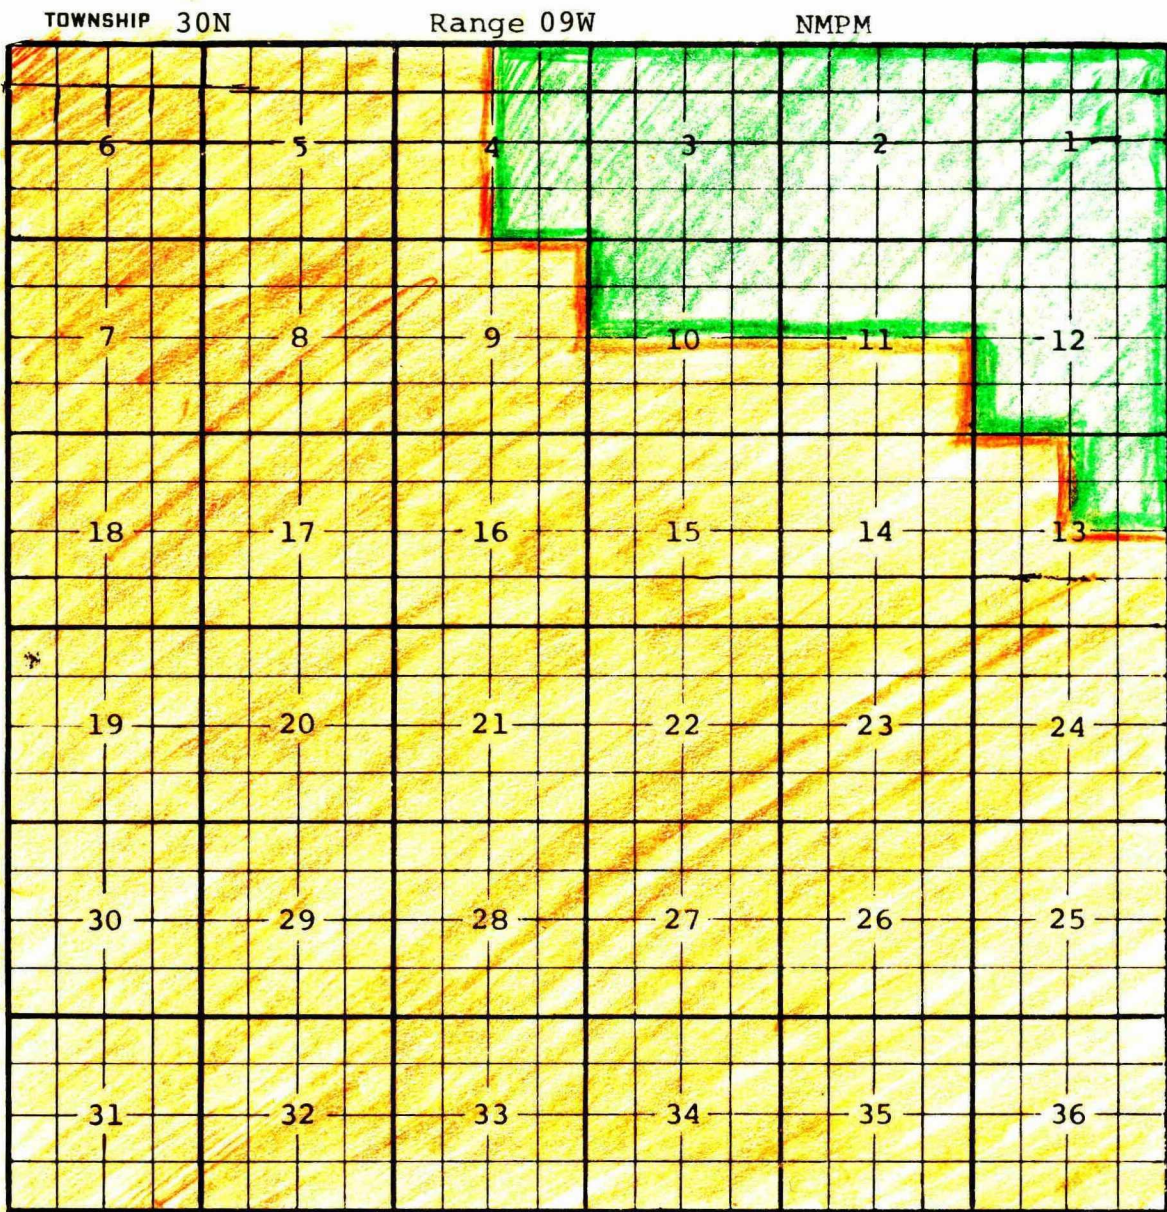

SAN JUAN &
County RIO ARRIBA Pool BLANCO-PICTURED CLIFFS (GAS)

POOL

EXT