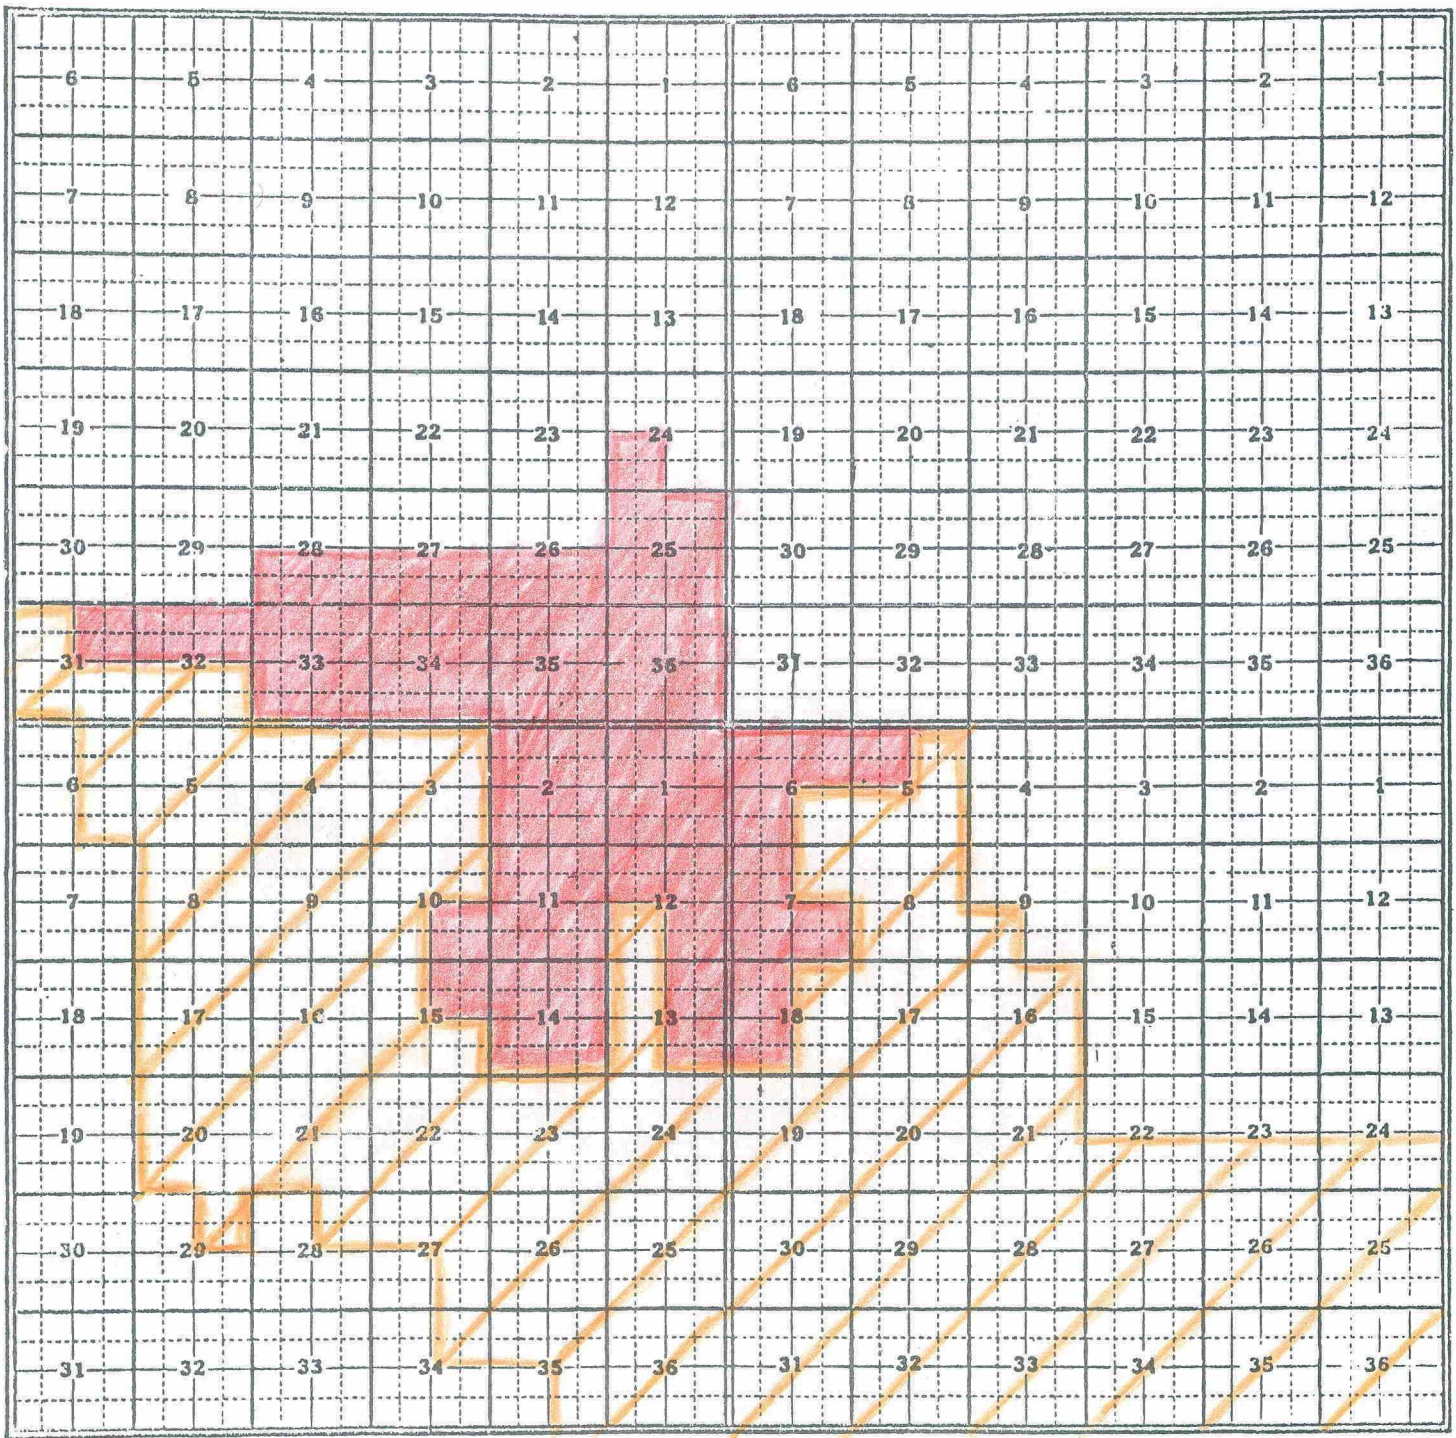

County SAN JUAN Pool GRASSY GALLUP (OIL) 96339

TOWNSHIP 30N Range 15W NMPM

6	5	4	3	2	1		
7	8	9	10	11	12		
18	17	16	15	14	13		
19	20	21	22	23	24		
30	29	28	27	26	25		
31	32	33	34	35	36		

PROPOSED POOL

OIL CONSERVATION DIVISION  
RECEIVED

POOL   
EXTENSION 

County SAN JUAN Pool BISTI LOWER GALLUP OIL POOL

TOWNSHIP 24N Range 09W NMPM

POOL  
EXTENSION

BLANCO PICTURED CLIFFS County, RIO ARRIBA + SAN JUAN

Township 30N Range 07W

Township 30N Range 06W

POOL

EXTENSION

PRIOR EXTENSION FROM JAN 95 EXHIBIT

TAPACITO PICTURED CLIFFS County, RIO ARRIBA

Township 28N Range 05W

Township 28N Range 04W

Township 27N Range 05W

Township 27N Range 04W

Form 104-(Four on Township)

POOL   
EXTENSION 