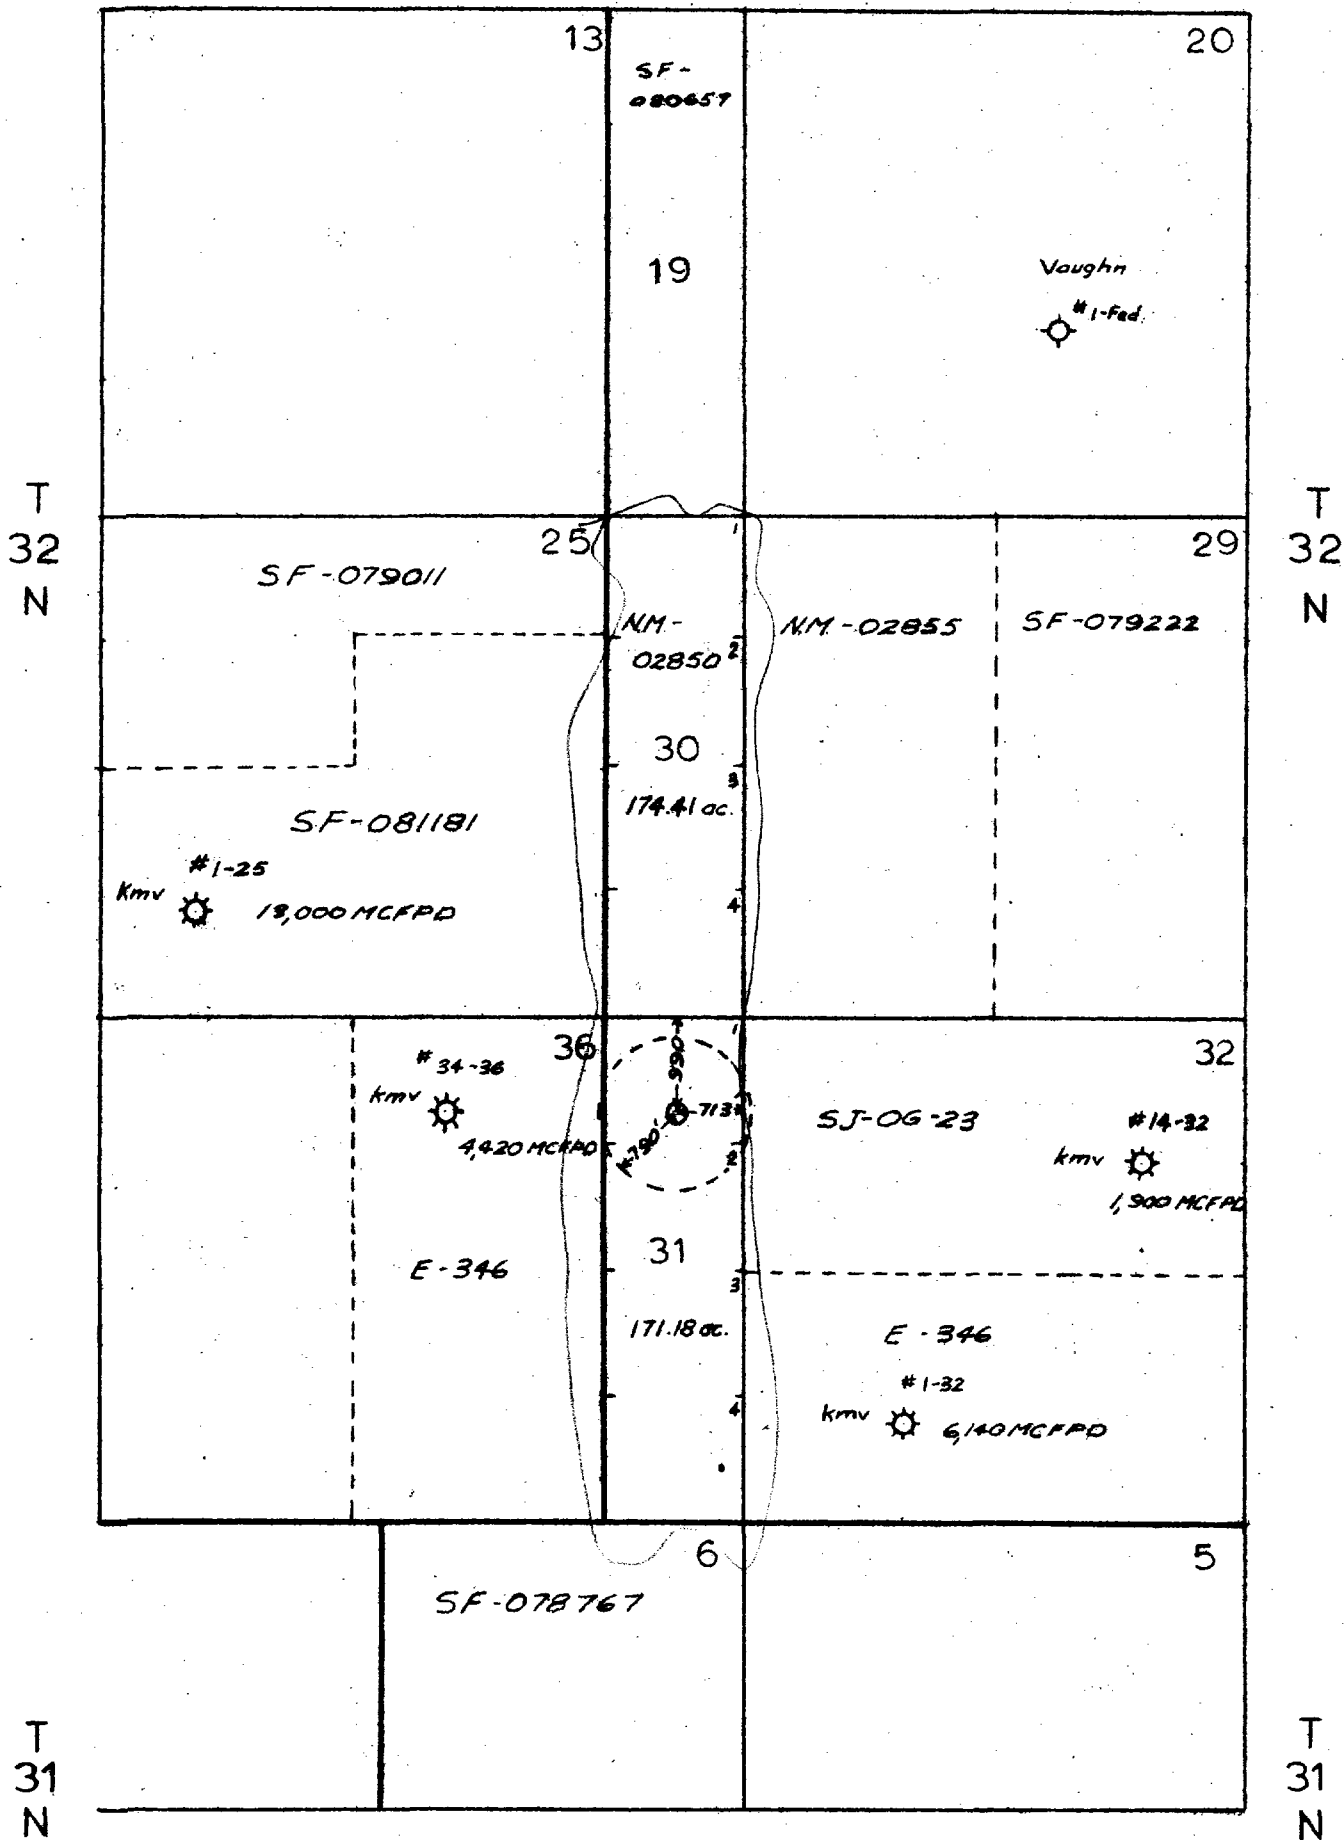

EXHIBIT "A"

R6W

R5W

RIO ARRIBA COUNTY, NEW MEXICO

scale: 1" = 2000'

EXHIBIT "A"

R6W

R5W

Blanco Mesaverde Gas Field
RIO ARRIBA COUNTY, NEW MEXICO

scale: 1"=2000'

N 31-5.