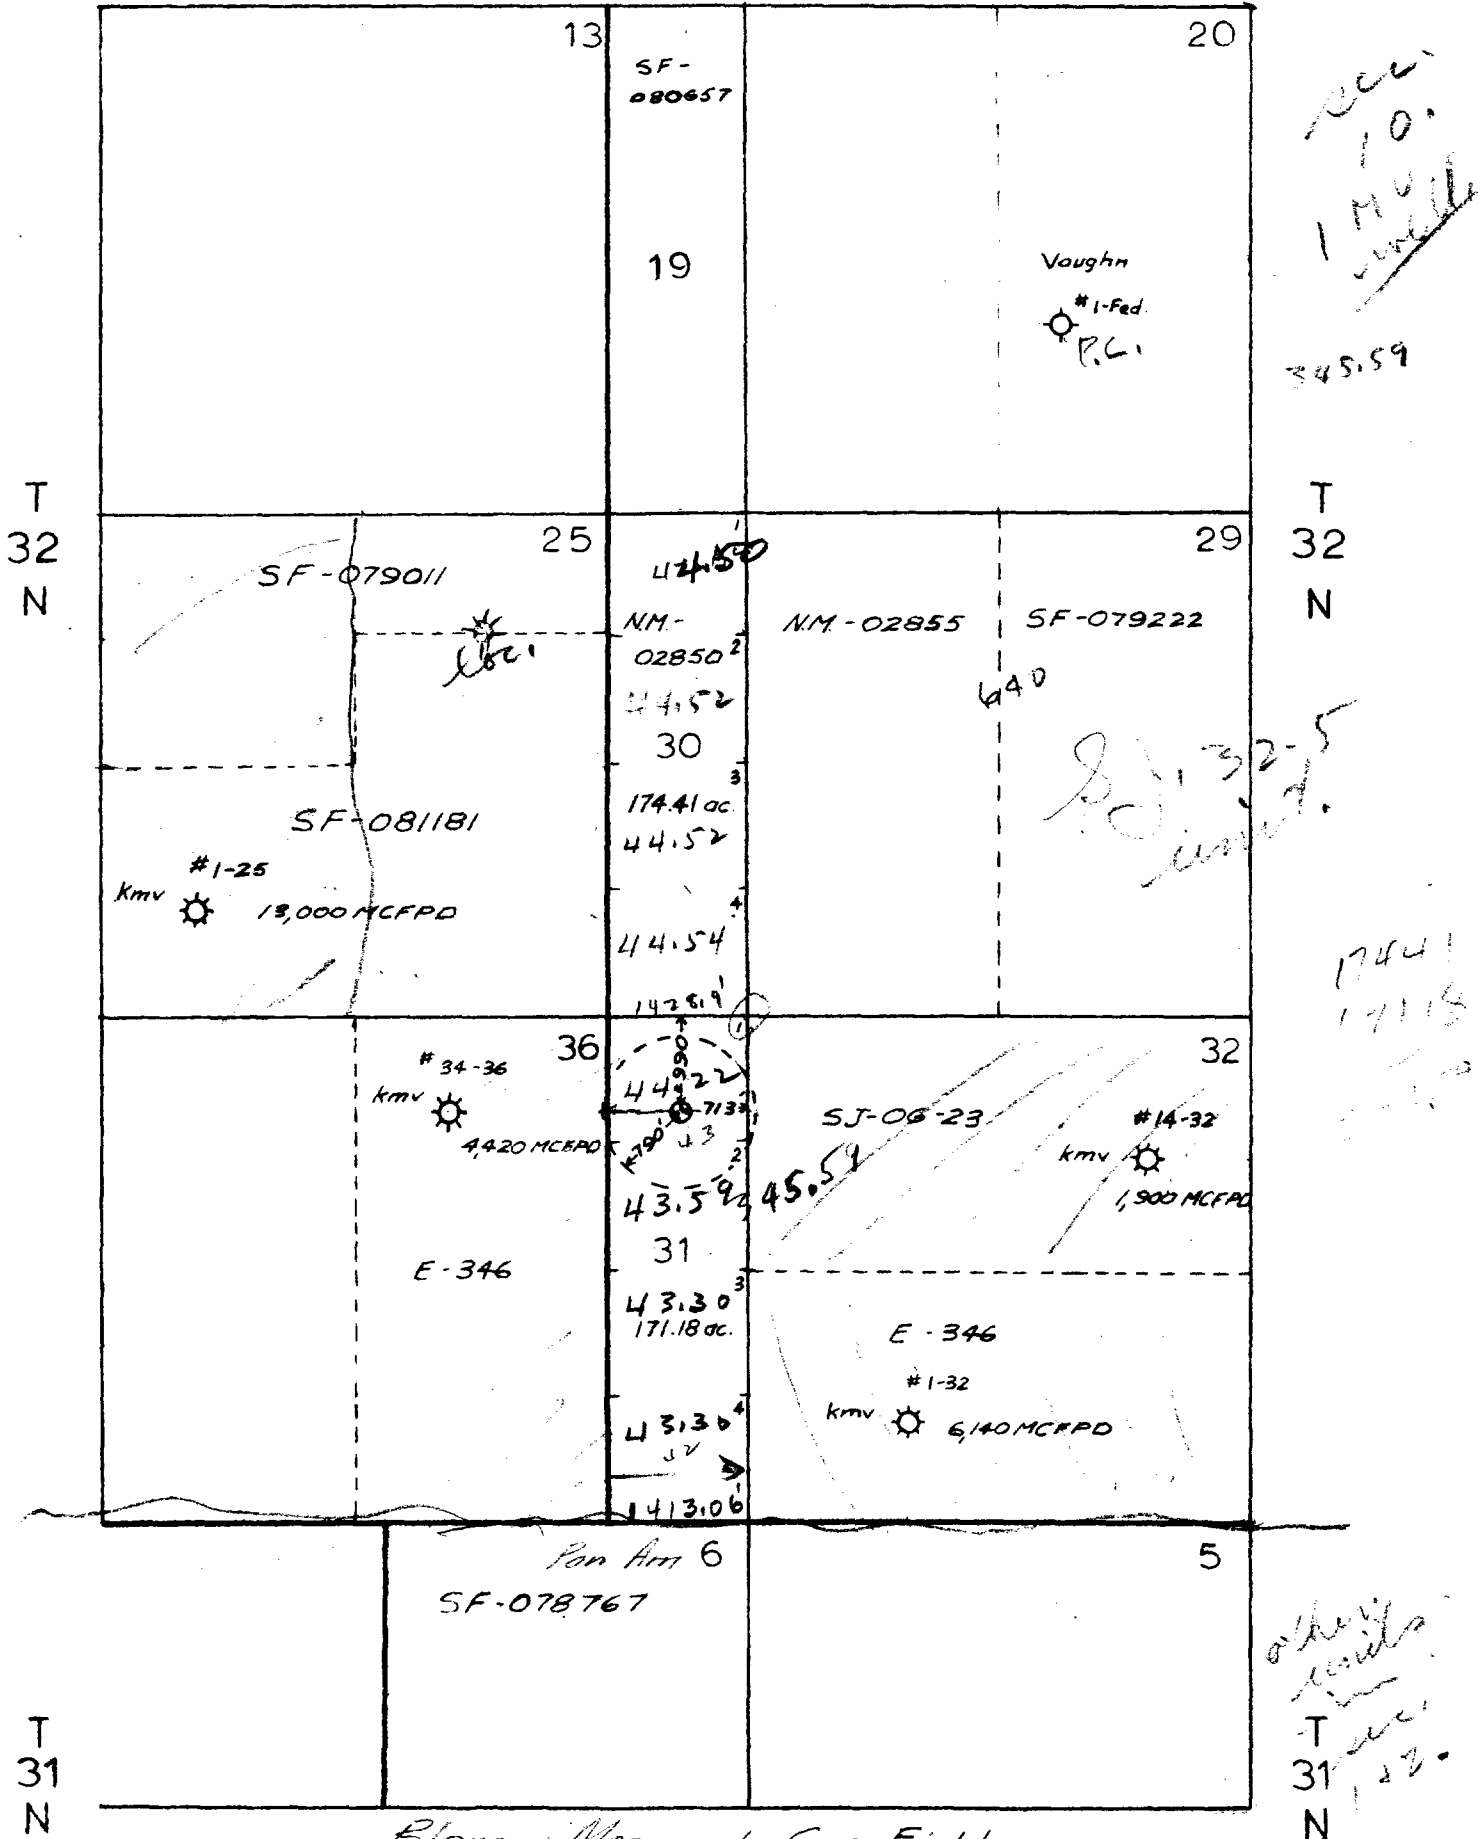

EXHIBIT "A"

R6W

R5W

RIO ARRIBA COUNTY, NEW MEXICO

scale: 1" = 2000'

EXHIBIT "A"

R6W

R5W

Blanco Mesaverde Gas Field
RIO ARRIBA COUNTY, NEW MEXICO

scale: 1"=2000'

N 31-5.