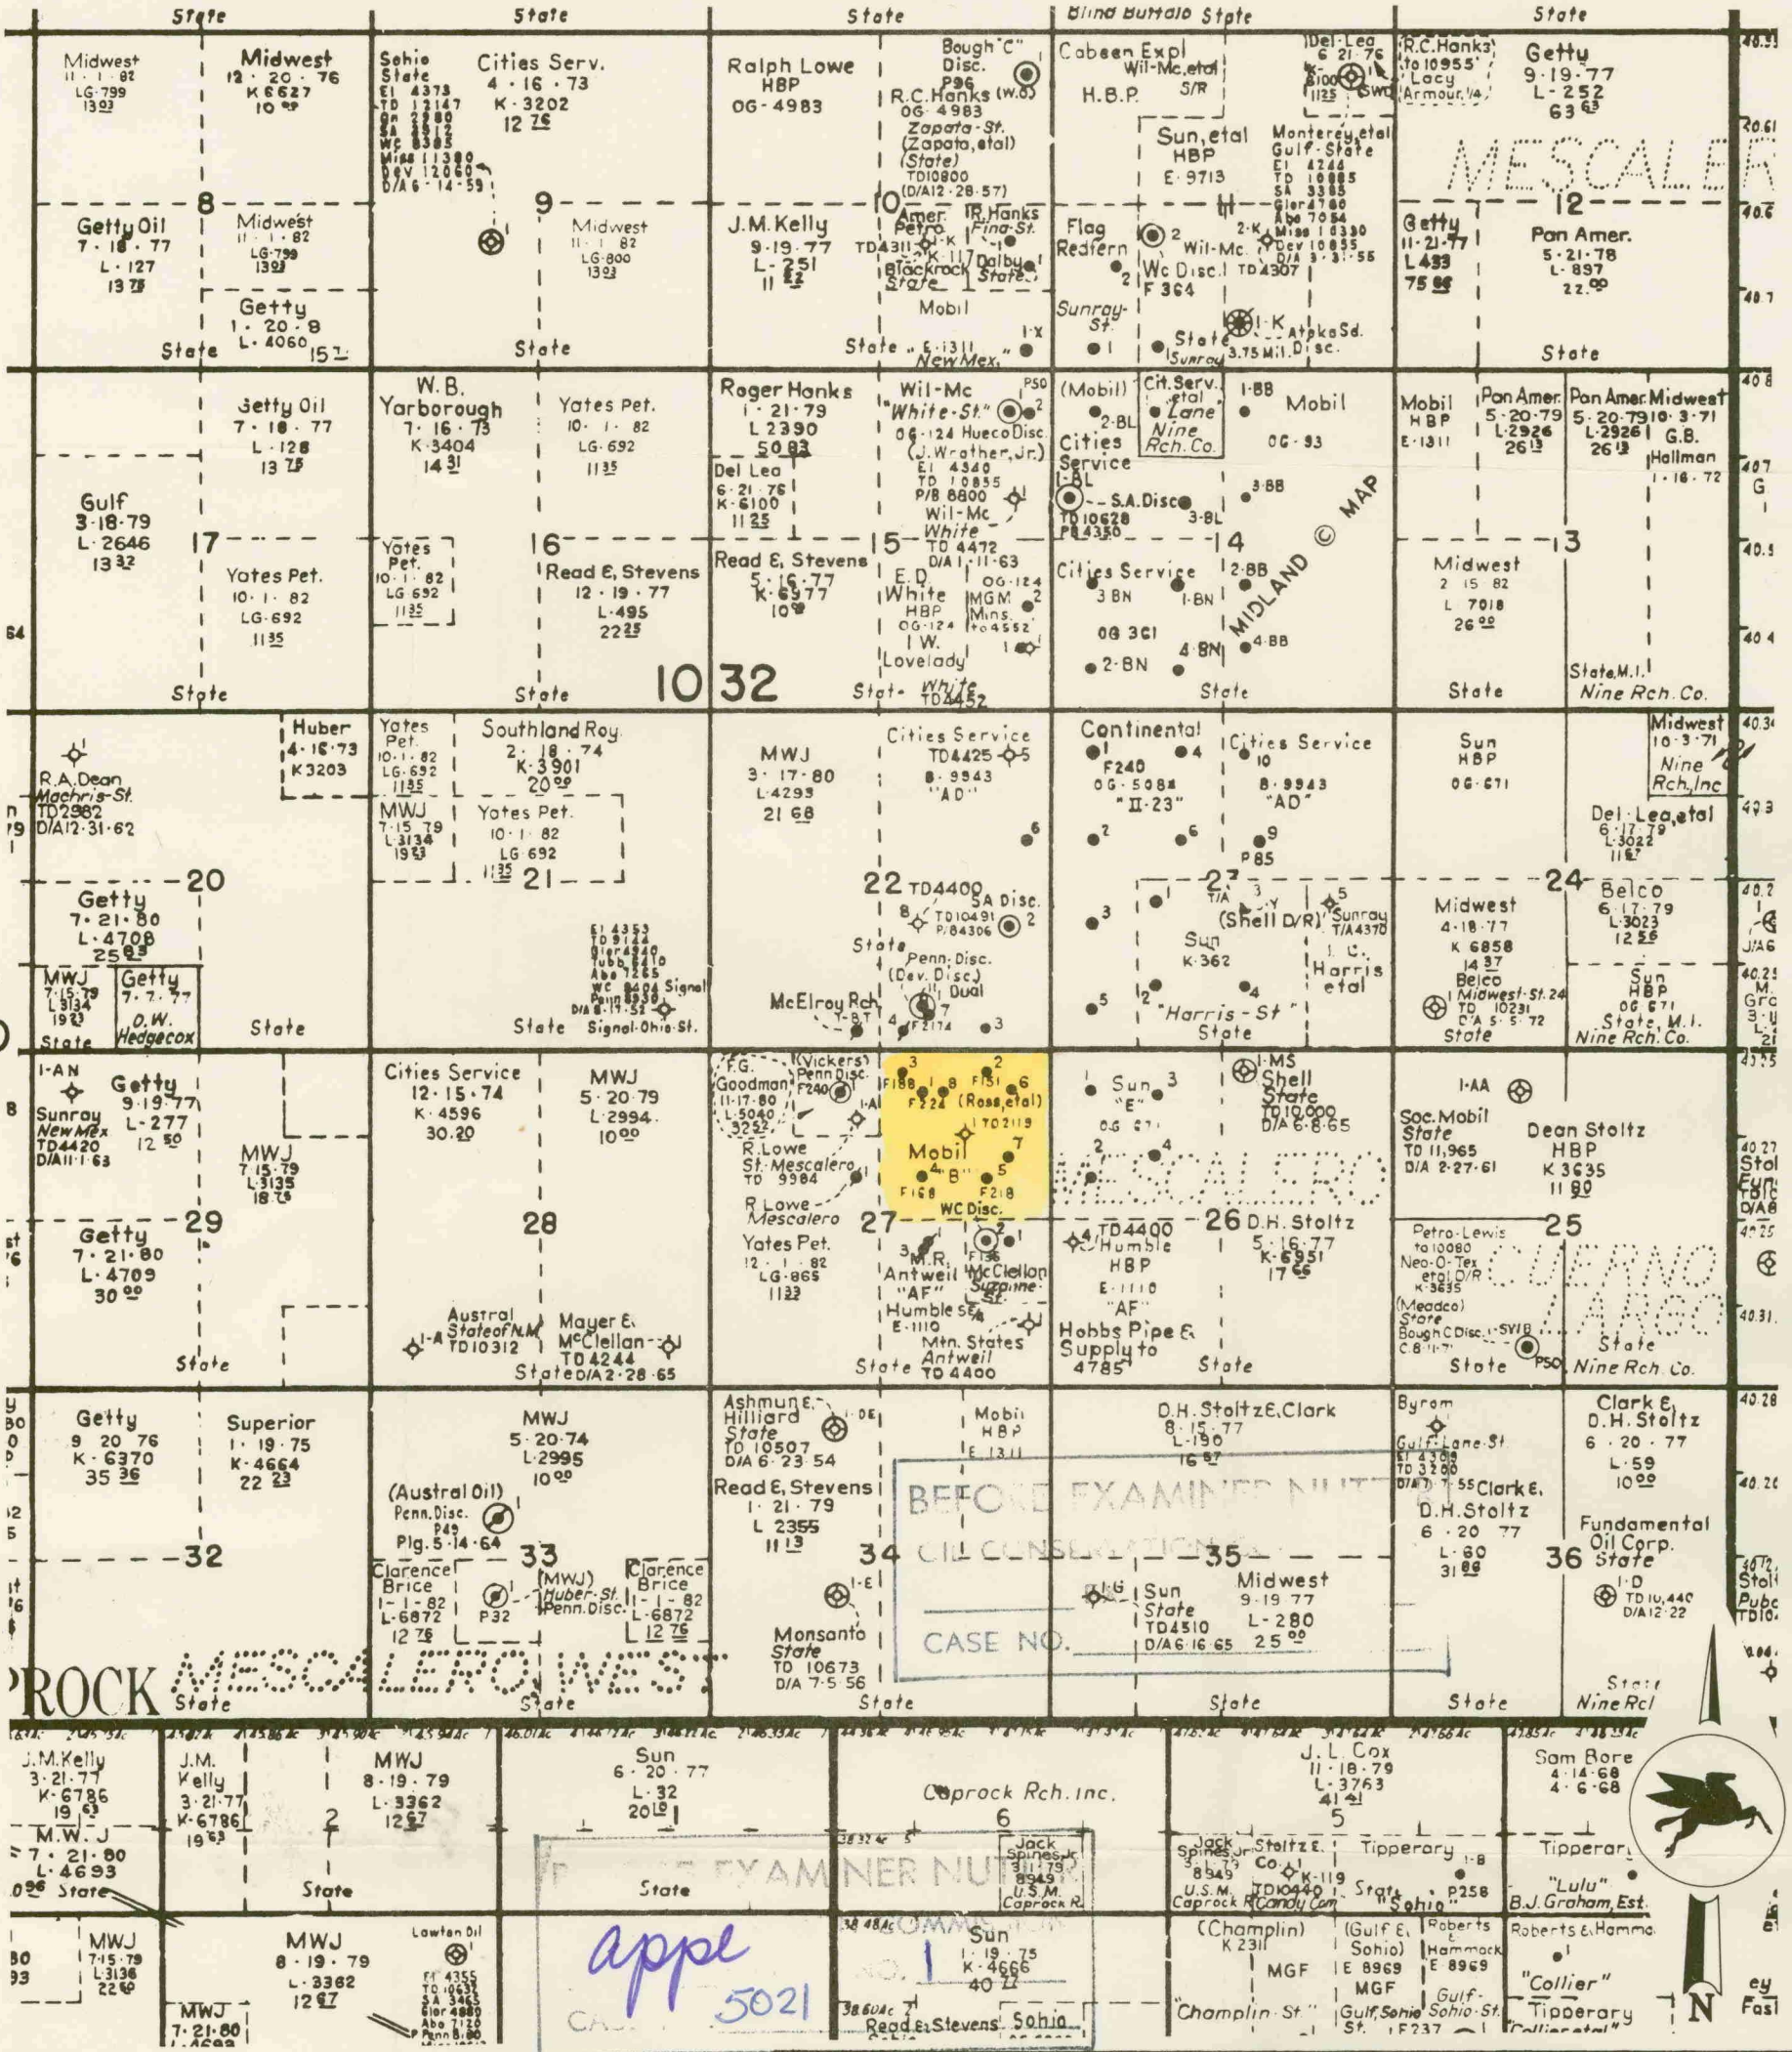

R-32-E

**Mobil Oil Corporation**  
 Midland Producing Area  
 Midland, Texas  
 AREA MAP  
 MESCALERO DEVONIAN POOL  
 LEA COUNTY, NEW MEXICO

SCALE  
 DATE 6/28/73  
 DRAWN BY JvN  
 CHECKED  
 APPROVED  
 REVISED

EXAMINER NUT  
 apple  
 5021

mobile Ex 1  
Q 5021