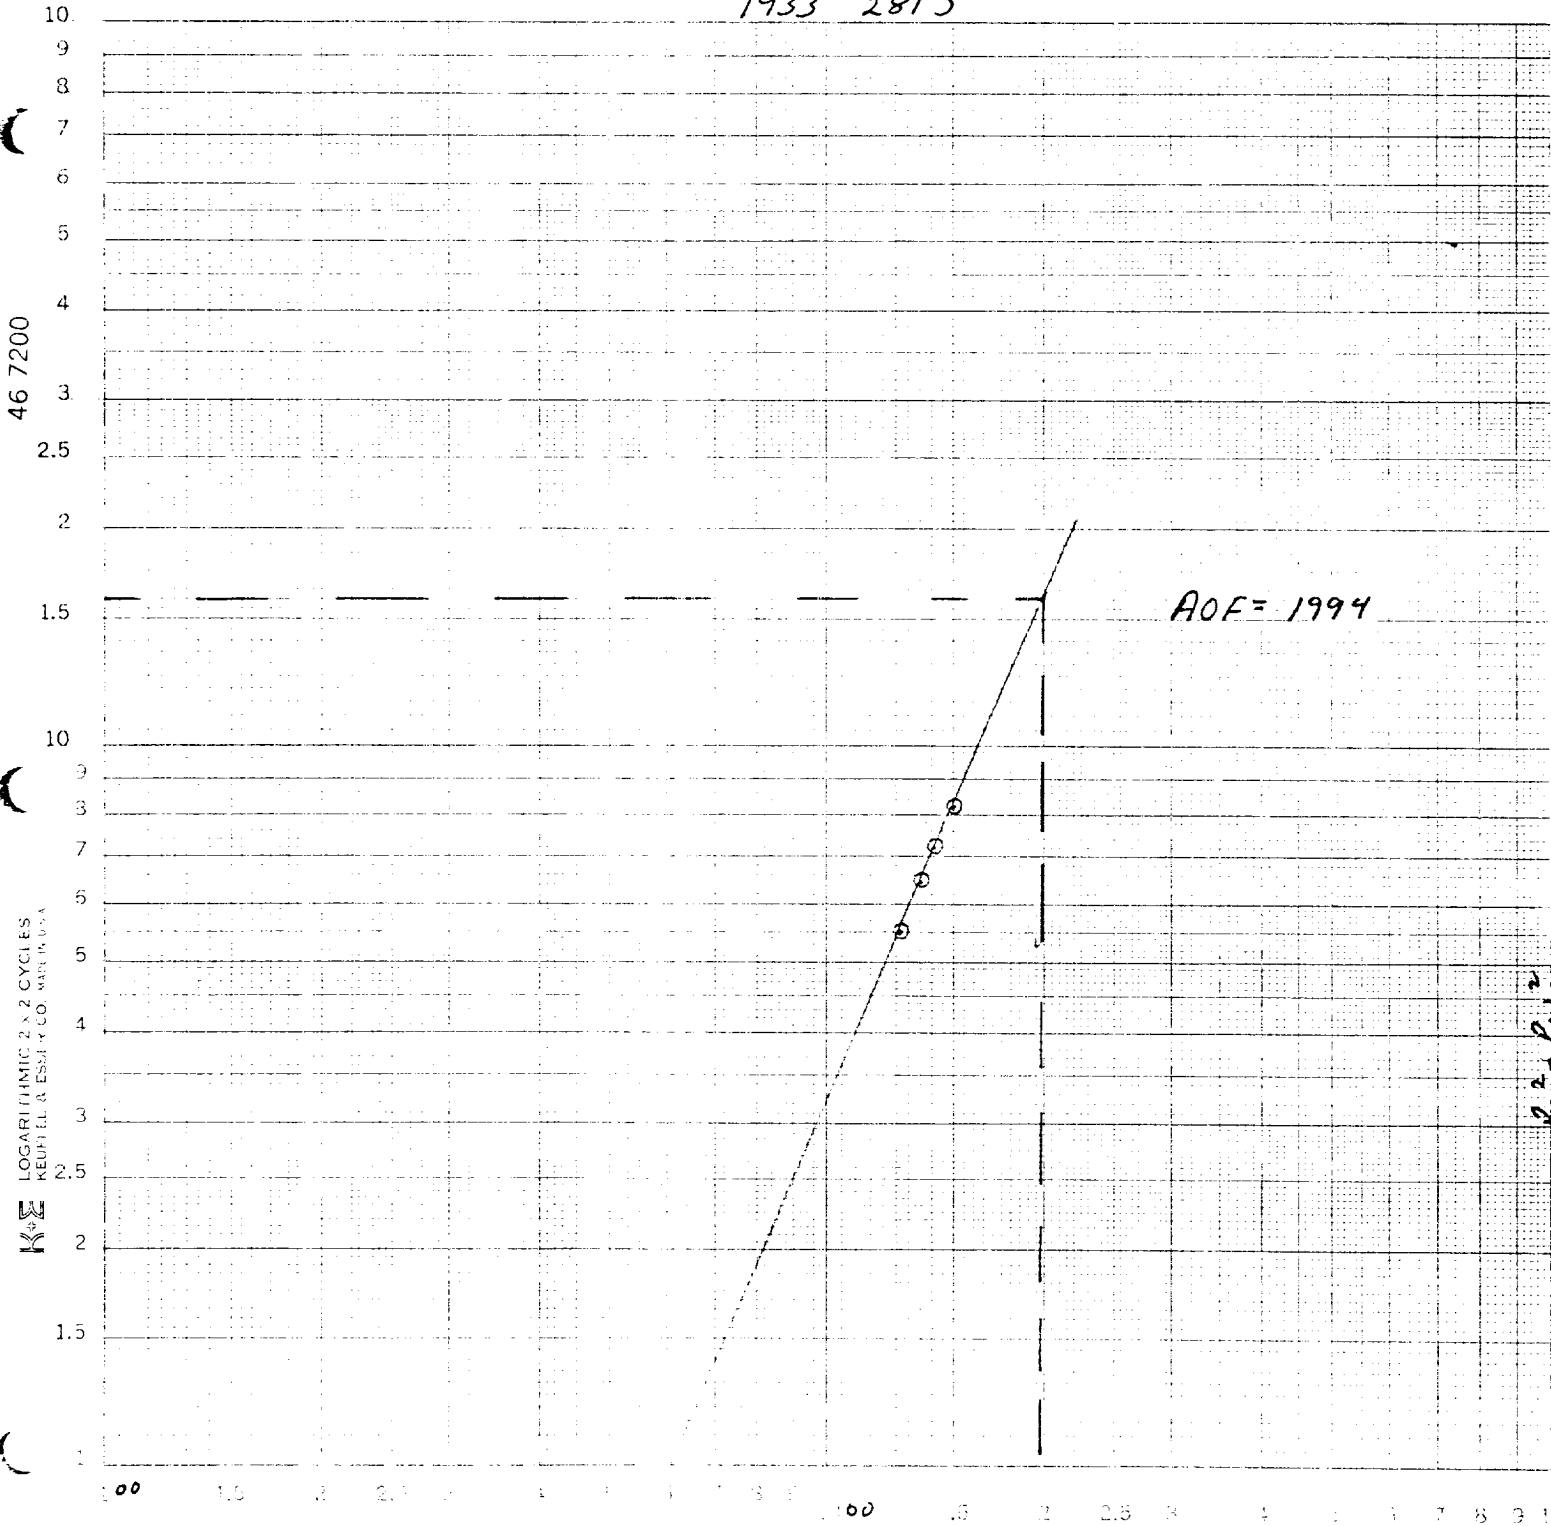

1933 2815

Q = MCF

LOGARITHMIC 2 X 2 CYCLES
KEUFEL & ESSEL CO. MADE IN U.S.A.

P. 21 P. 12