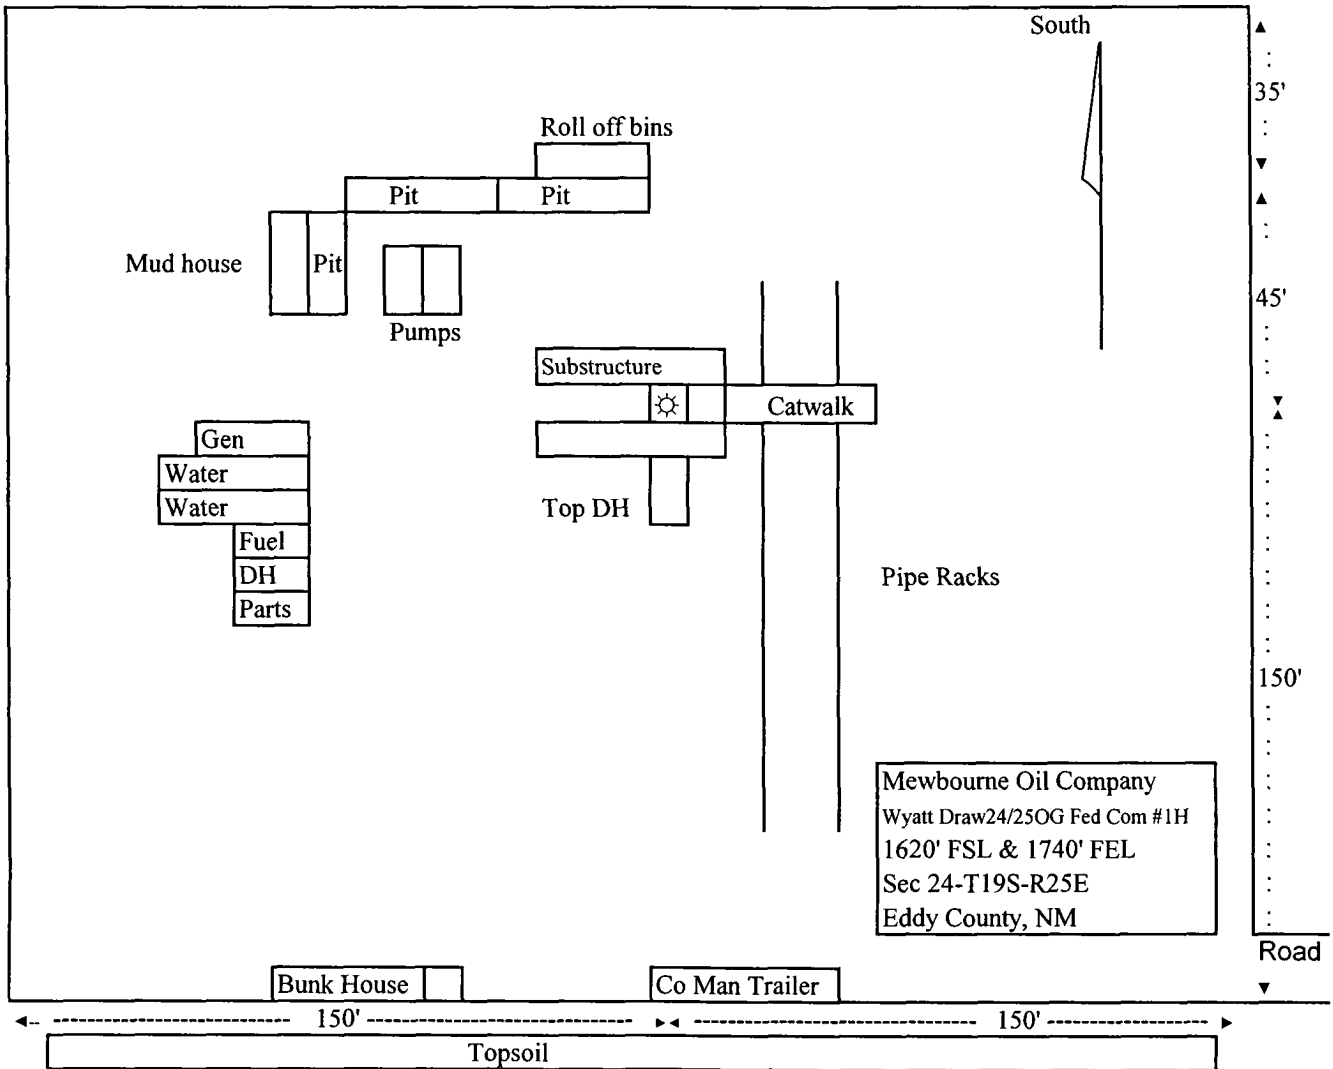

30-015-39821

Closed Loop Pad Dimensions 280' x 320'

Exhibit 5