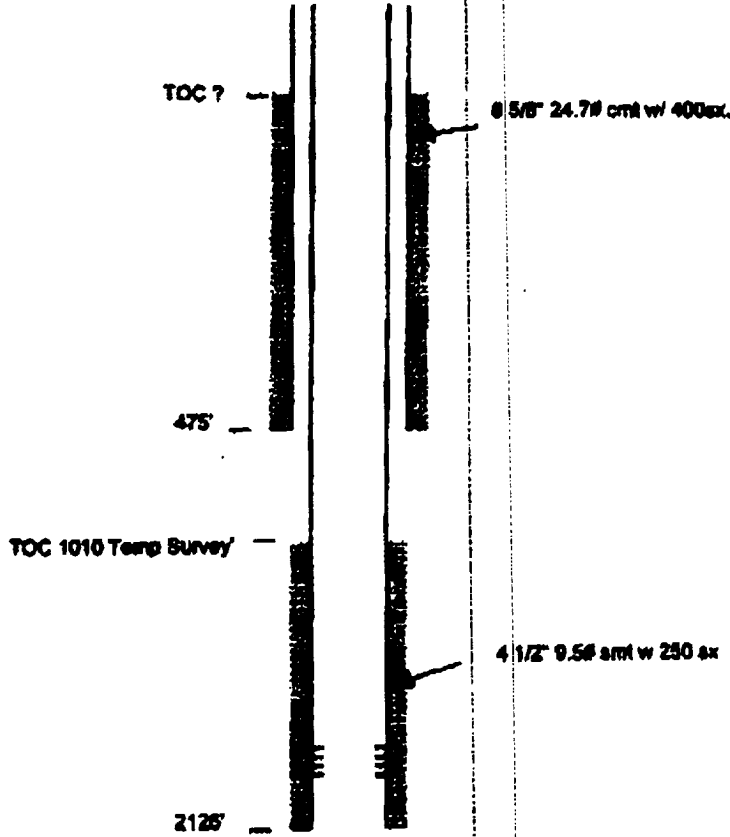

**WBD
Lebow #4**

E.G.L. RESOURCES INC	
WELL BORE DIAGRAM	
LEBOW #4 2310 FNL & 990 FEL 19S 30E SEC 25	
DATE: 1/30/02	BY: DARREN PRINZ