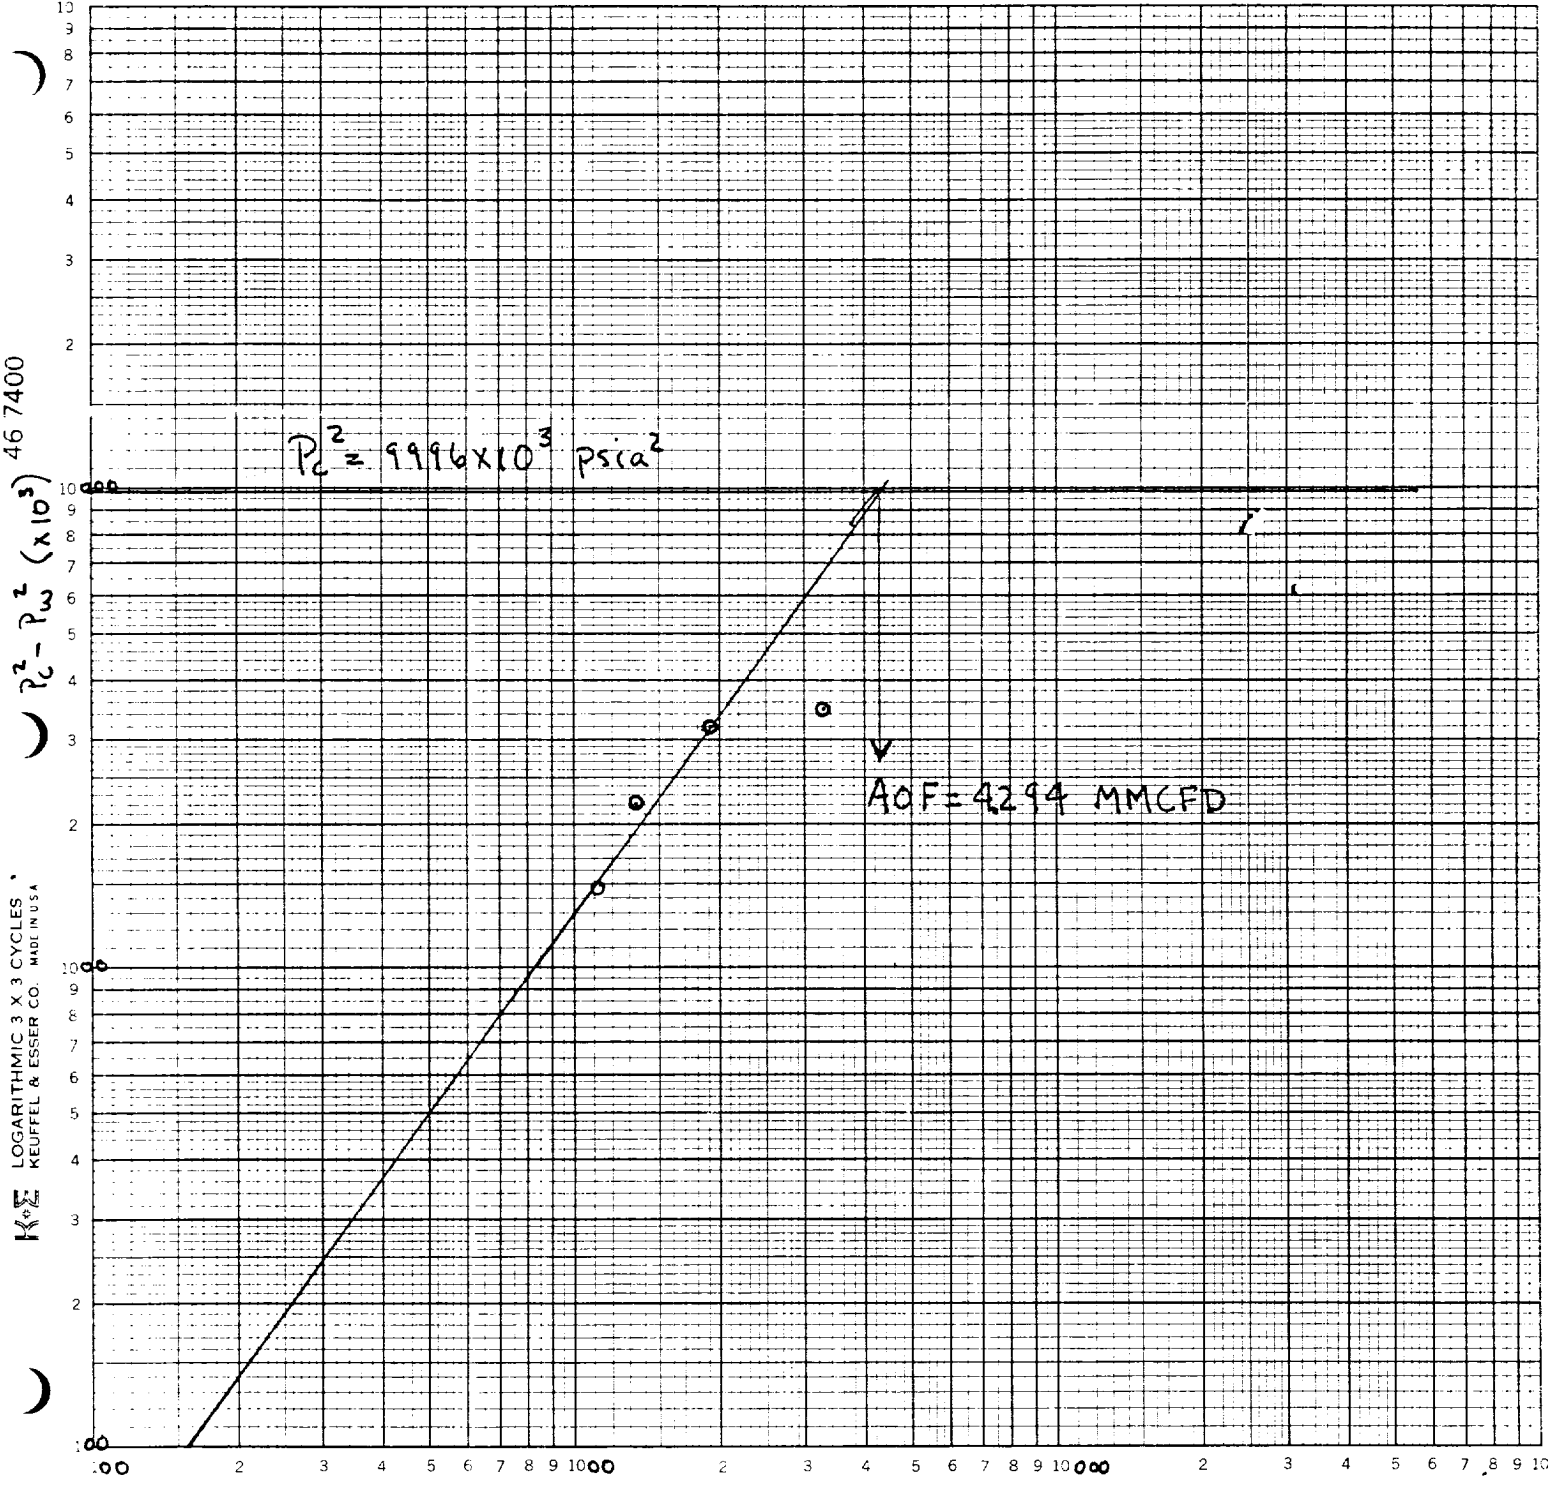

46 7400

LOGARITHMIC 3 X 3 CYCLES
KEUFFEL & ESSER CO. MADE IN U.S.A.

Q = MCFD