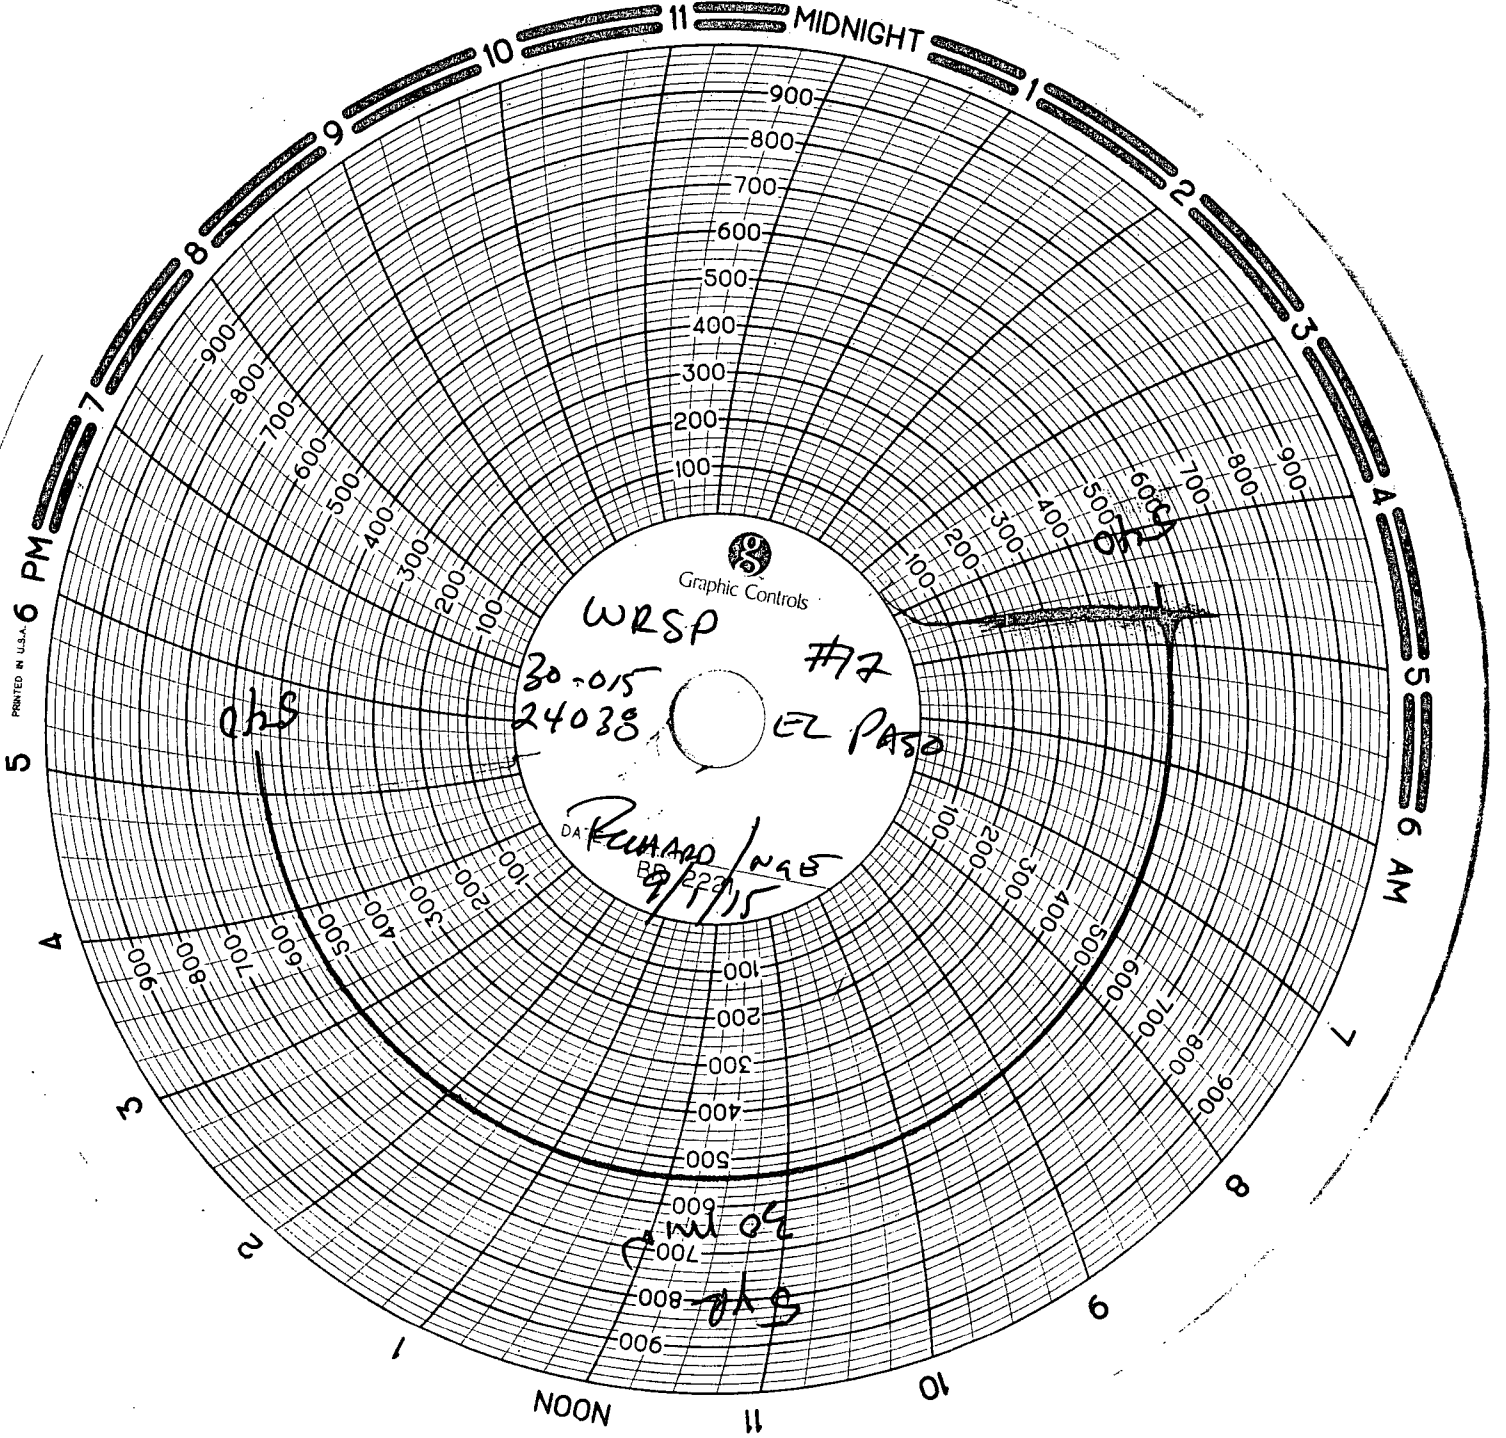

PRINTED IN U.S.A. 6 PM

Graphic Controls

WRSP

#77

30-015

24038

EL PASO

DA REWARD / NAB  
BB 229

chs

SVA

SVA