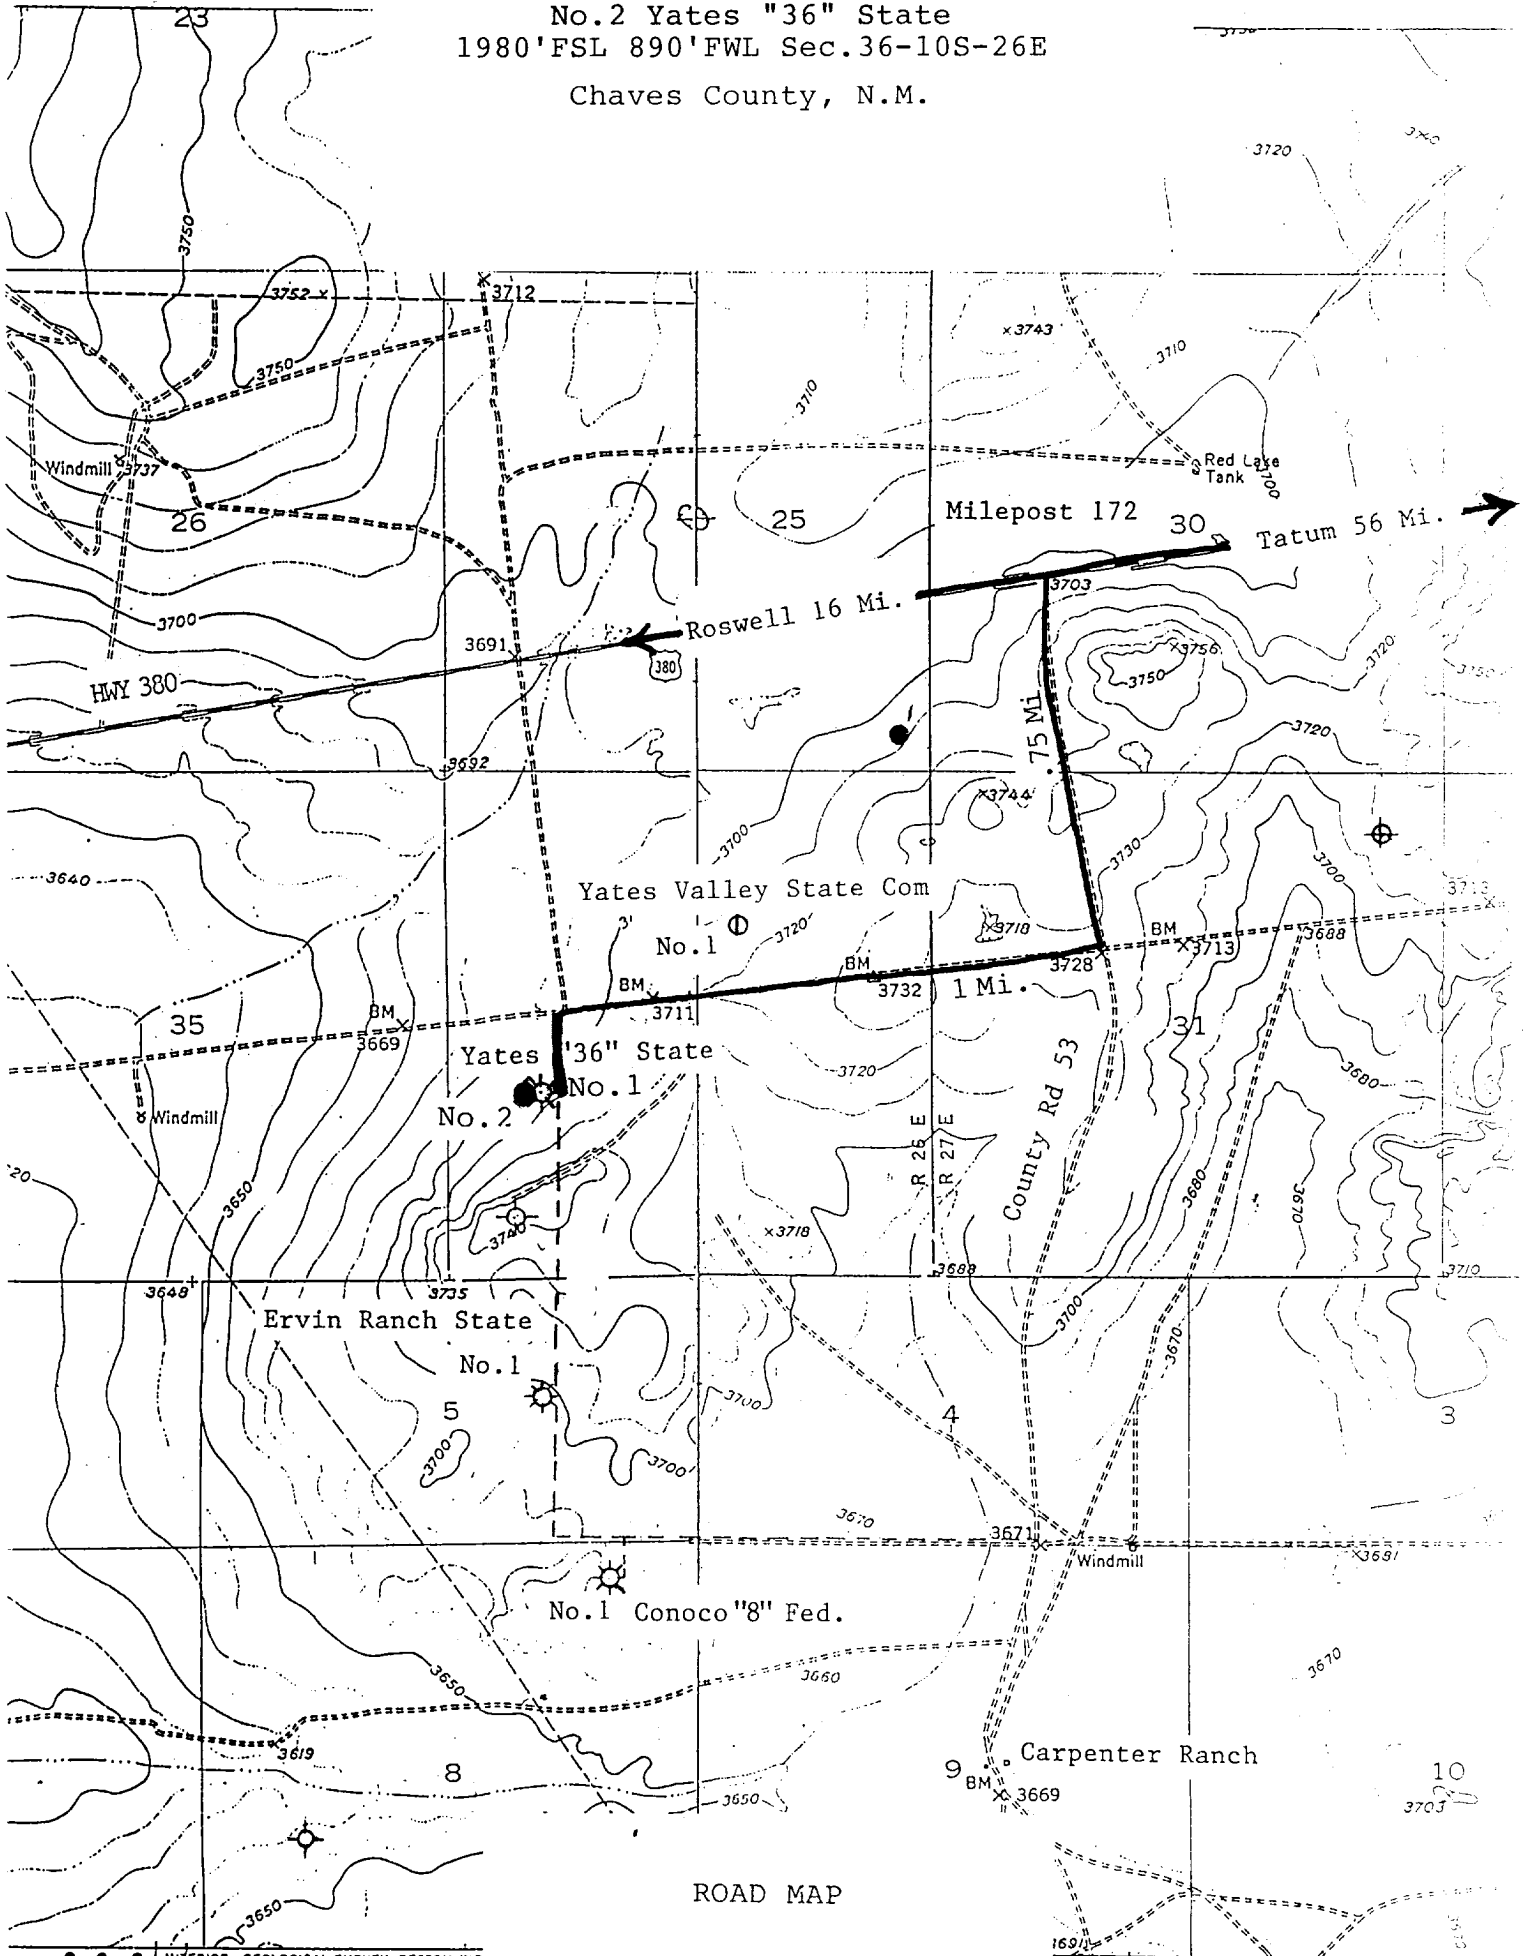

HP PETROLEUM COMPANY INC.
No.2 Yates "36" State
1980' FSL 890' FWL Sec.36-10S-26E
Chaves County, N.M.

ROAD MAP