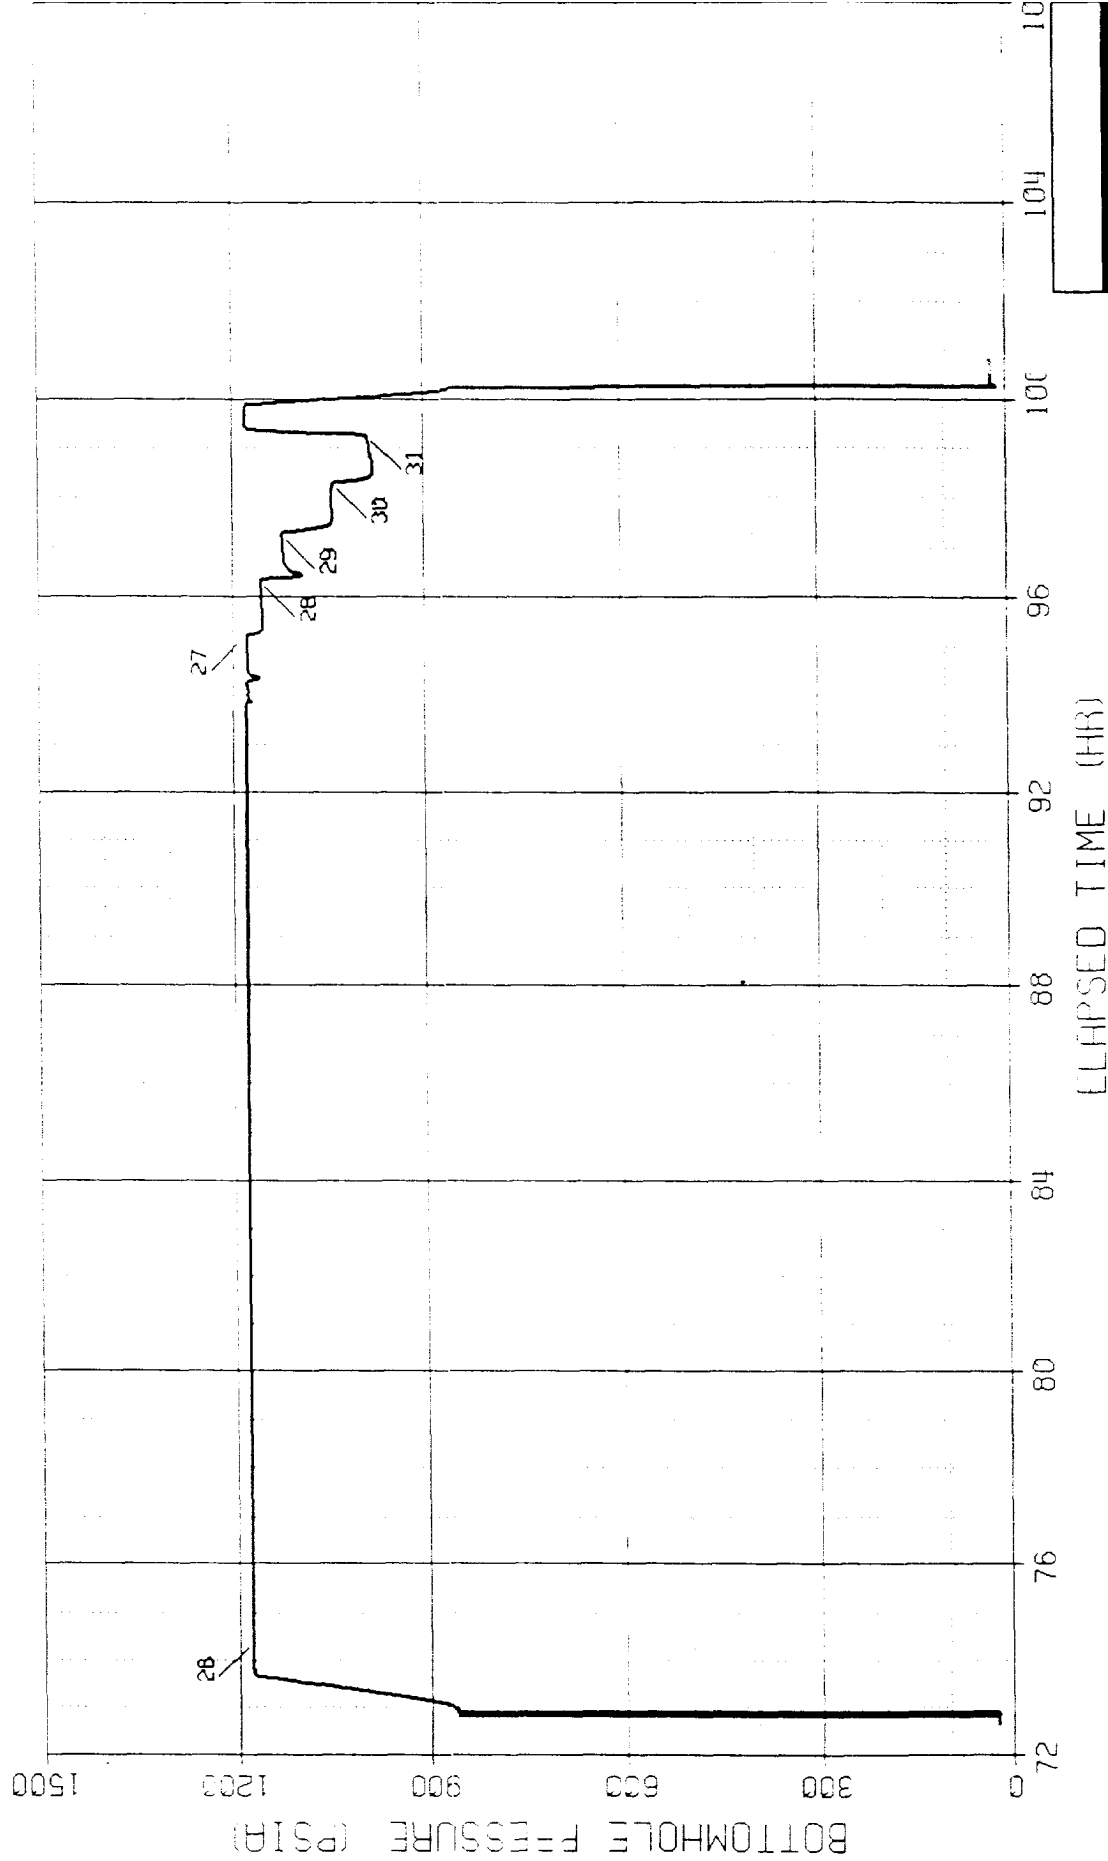

BOTTOMHOLE PRESSURE LOG

FIELD REPORT NO. 135948
INSTRUMENT NO. SLSR-871
DEPTH : 11641 FT
CAPACITY : 7500 PSI
PORT OPENING : INSIDE

COMPANY : OXY USA INC.
WELL : PANTHER FED. #1

Expanded Pressure Plot of 4 Point Data