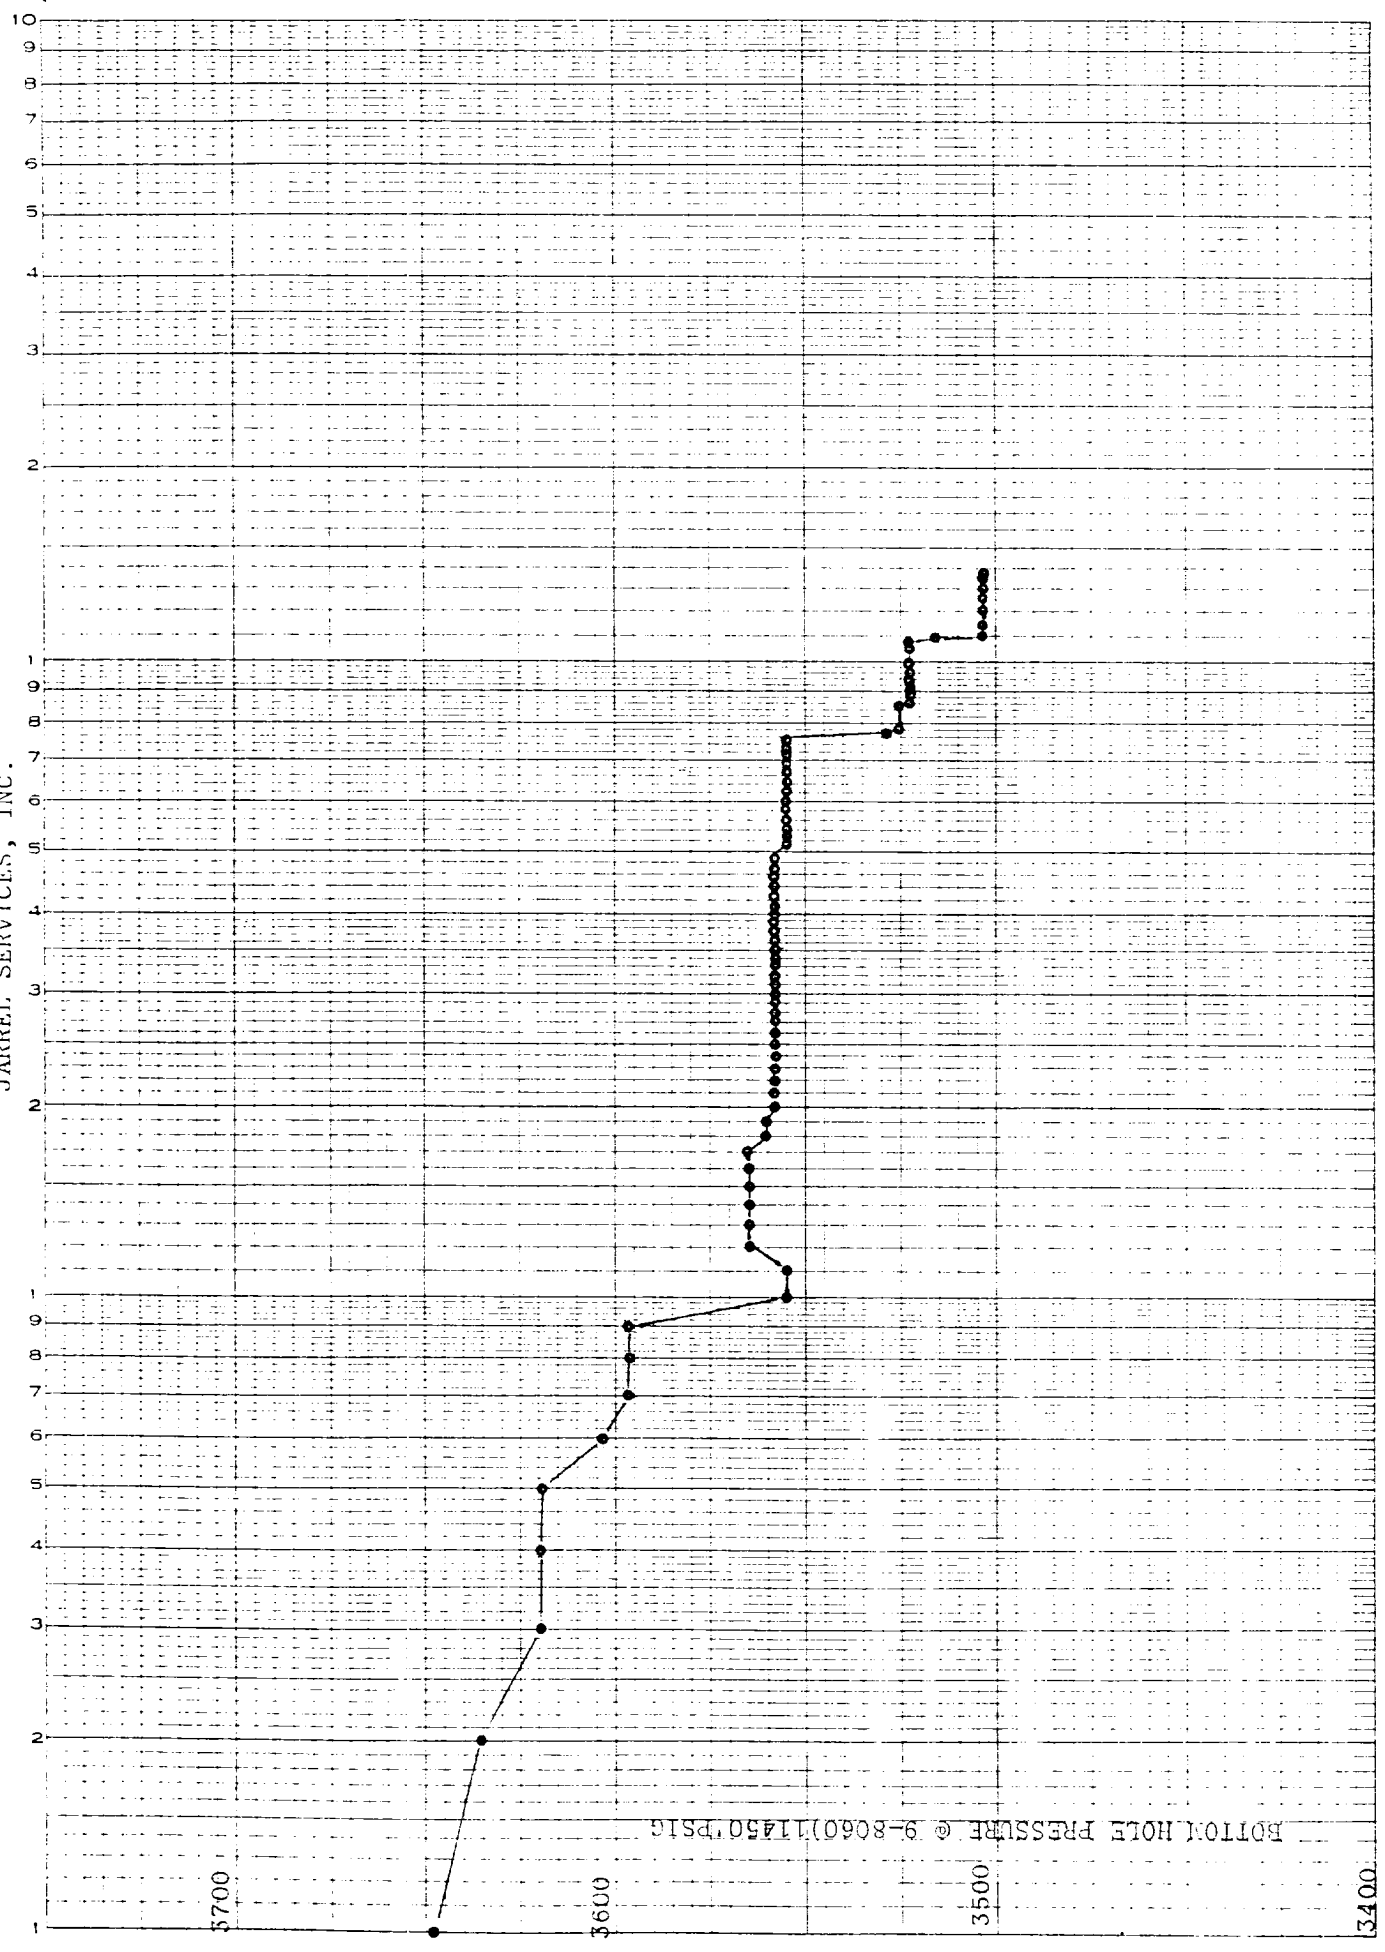

JARREL SERVICES, INC.

BOTTOM HOLE PRESSURE @ 9-8060(11450) PSIG