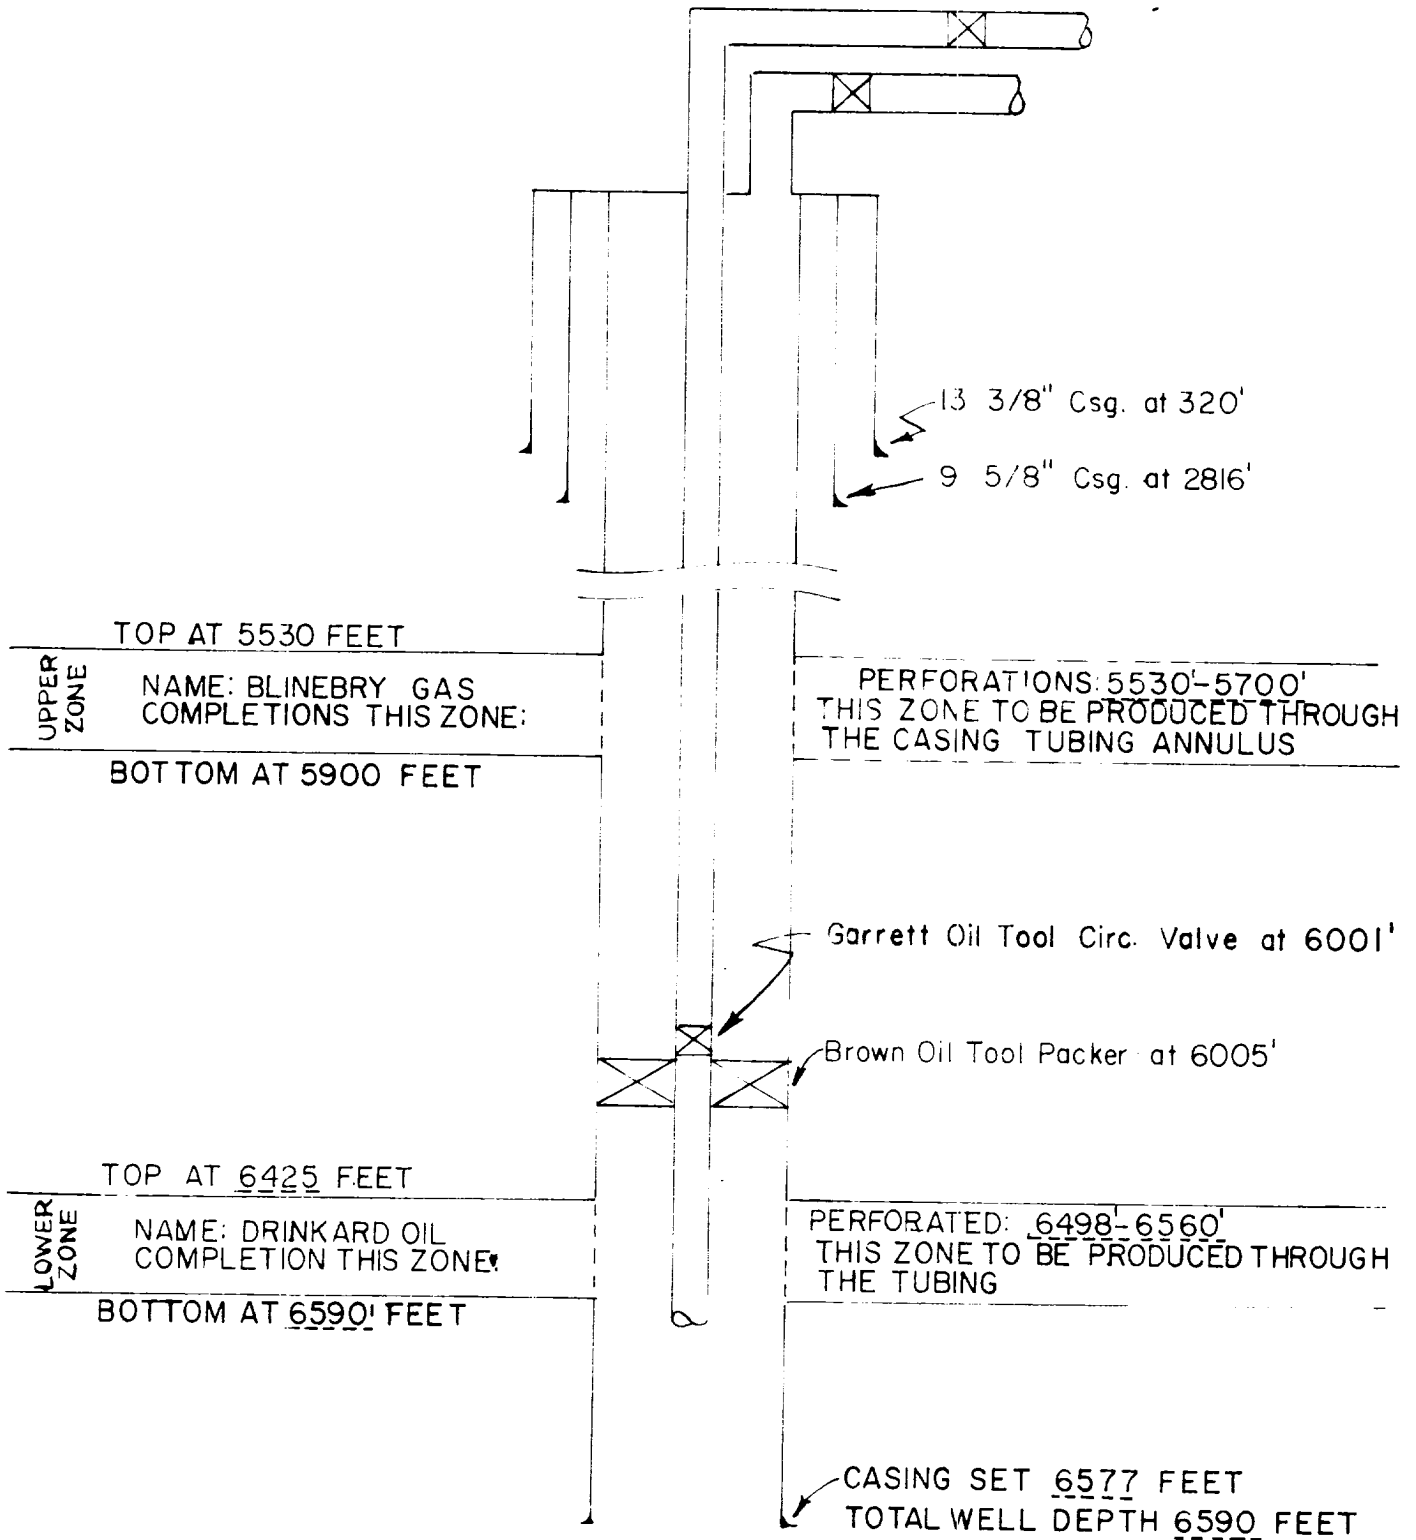

DIAGRAMMATIC SKETCH SHOWING DUAL COMPLETION INSTALLATION

COMPANY: SUNRAY MID-CONTINENT OIL CO.
 LEASE : EVA OWENS WELL NO. 3
 FIELD : BRINEBRY GAS & DRINKARD OIL POOLS
 DATE : 9-4-57